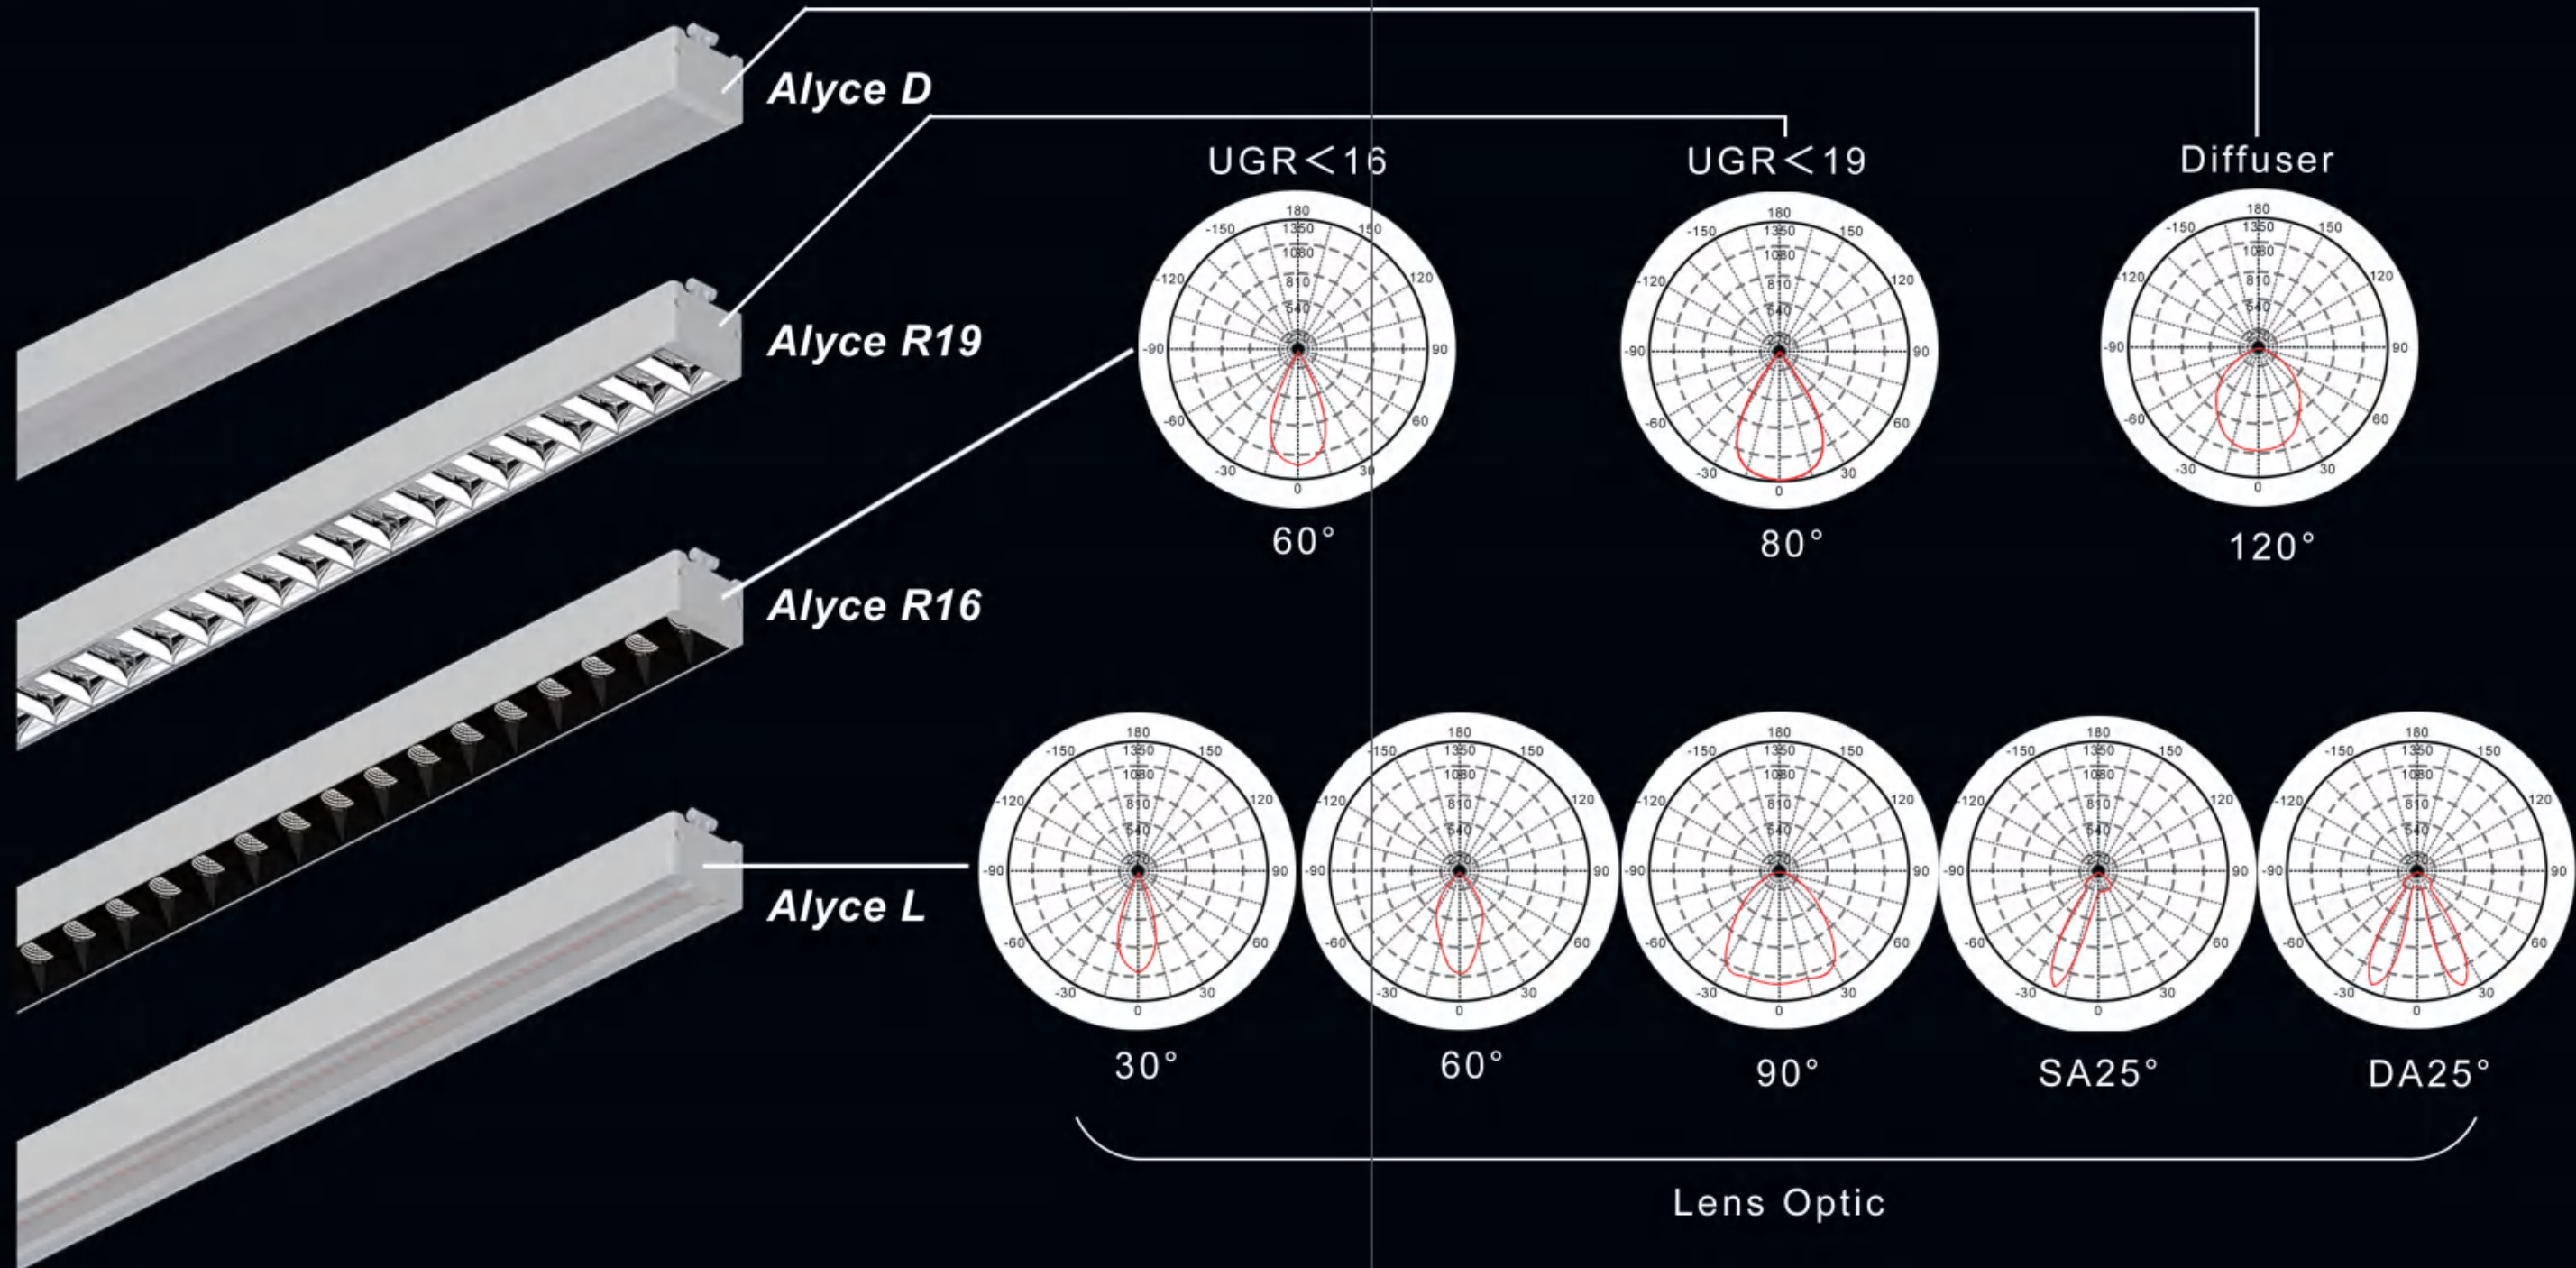

ARES ALYCE

Modular Linear Recessed Light

Interchangeable Light Source

One Shape , More Optics