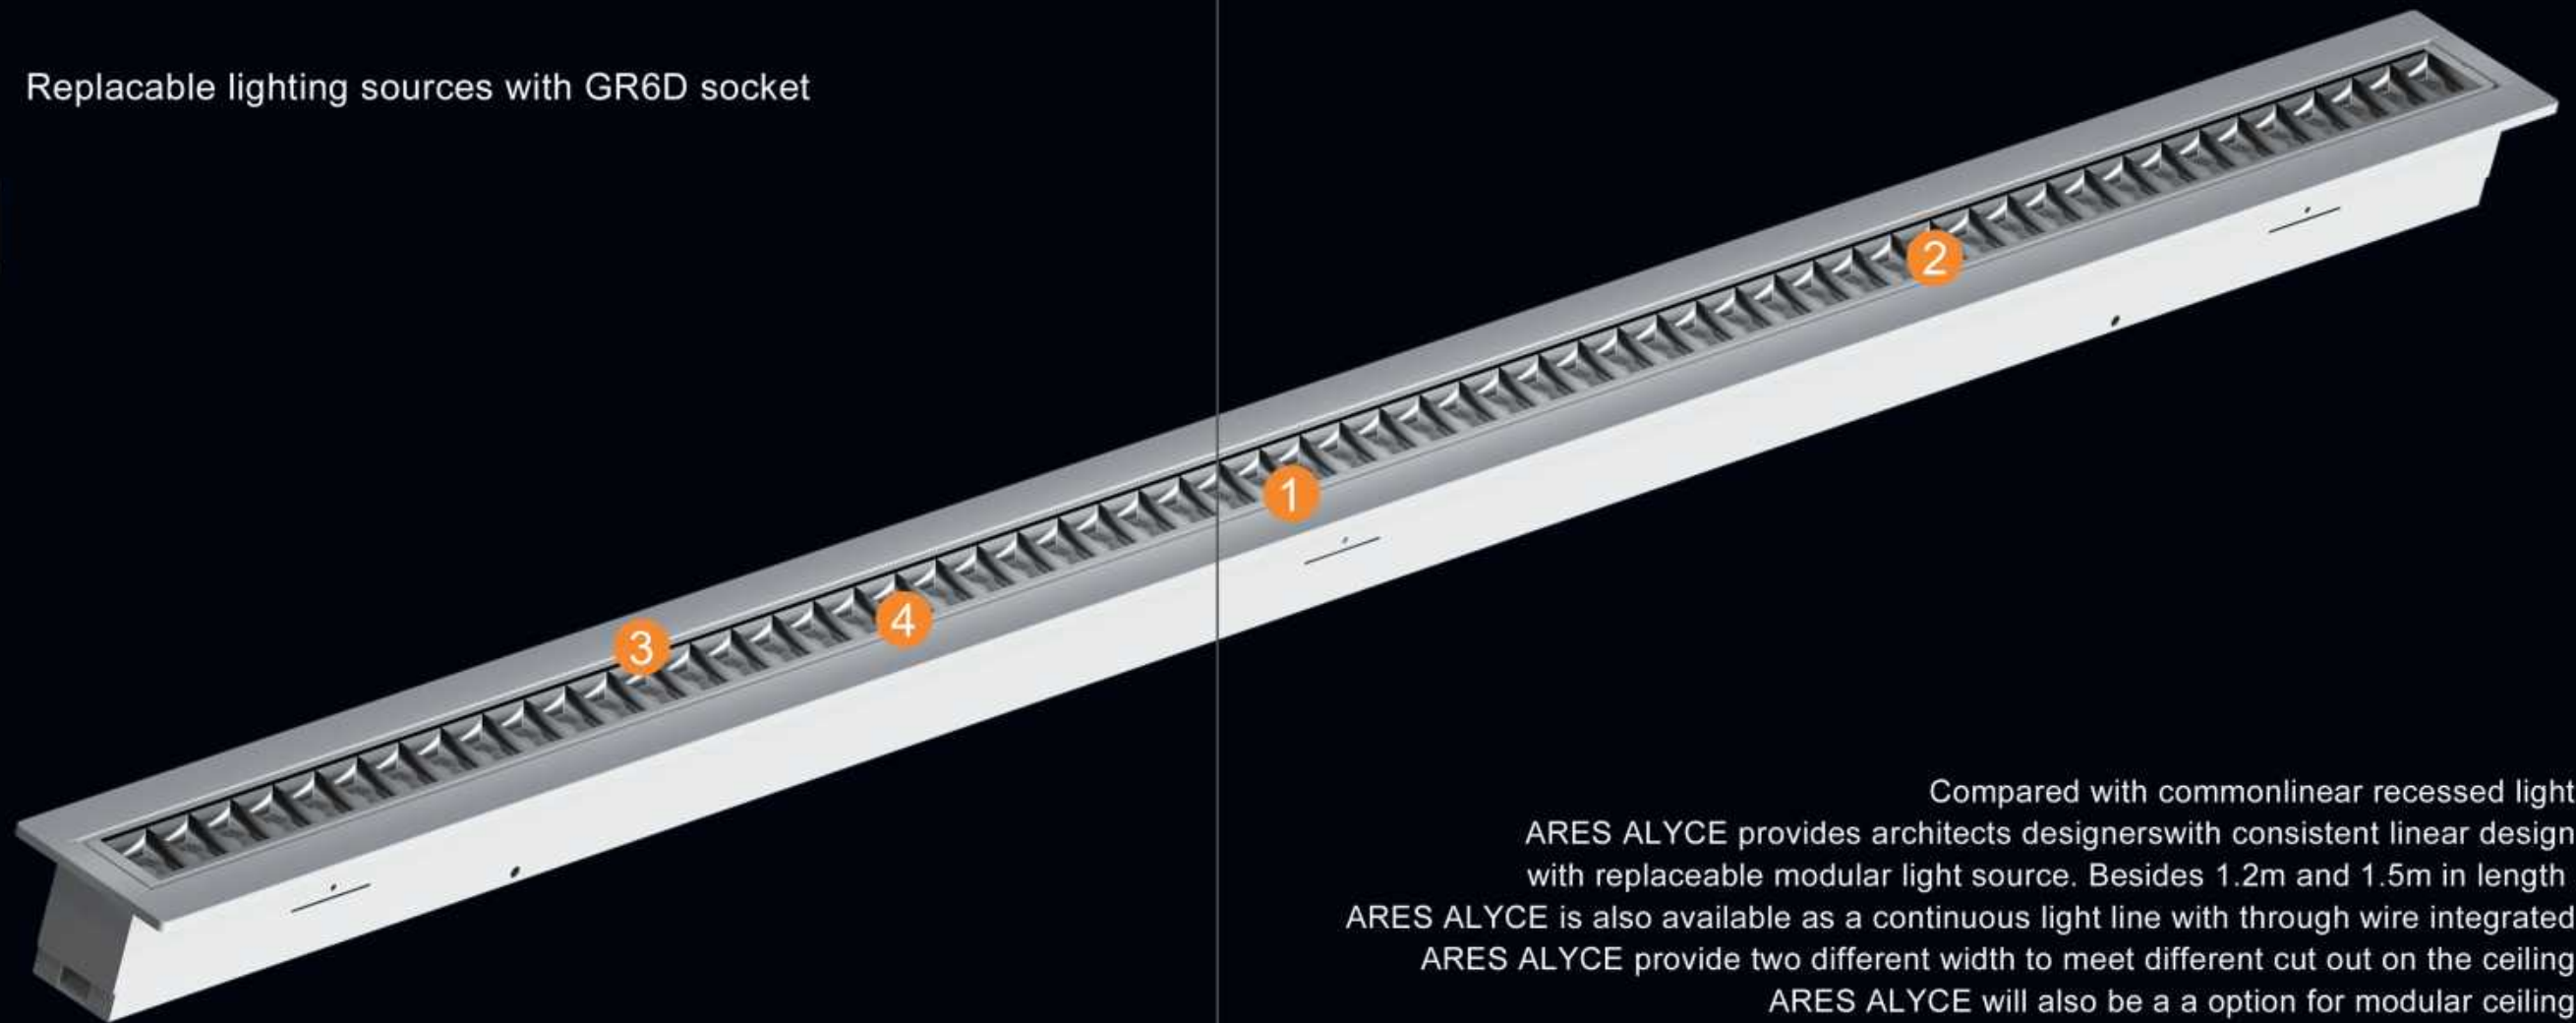

## **ARES ALYCE**

Modular Linear Recessed Light

Compared with common linear recessed light, ARES ALYCE provides architects designers with consistent linear design with replaceable modular light source. Besides 1.2m and 1.5m in length, ARES ALYCE is also available as a continuous light line with through wire integrated. ARES ALYCE provide two different width to meet different cut out on the ceiling. ARES ALYCE will also be a a option for modular ceiling.

## *Size*

W : 184 mm

W : 84 mm

H : 67 mm

L : 200 / 300 / 600 / 900 / 1200 / 1500 mm

- 1 UGR < 19 with lens solution
- 2 High Lumen eff. Up to 135LM/W
- 3 Linear linkable and electrical linkable
- 4 Replacable lighting sources with GR6D socket

## **ARES ALYCE**

Modular Linear Recessed Light

Compared with common linear recessed light, ARES ALYCE provides architects and designers with consistent linear design with replaceable modular light source. Besides 1.2m and 1.5m in length, ARES ALYCE is also available as a continuous light line with through wire integrated. ARES ALYCE provides two different widths to meet different cutouts on the ceiling. ARES ALYCE will also be a good option for modular ceiling.

## **ARES ALYCE**

Modular Linear Recessed Light

*Interchangeable Light Source*