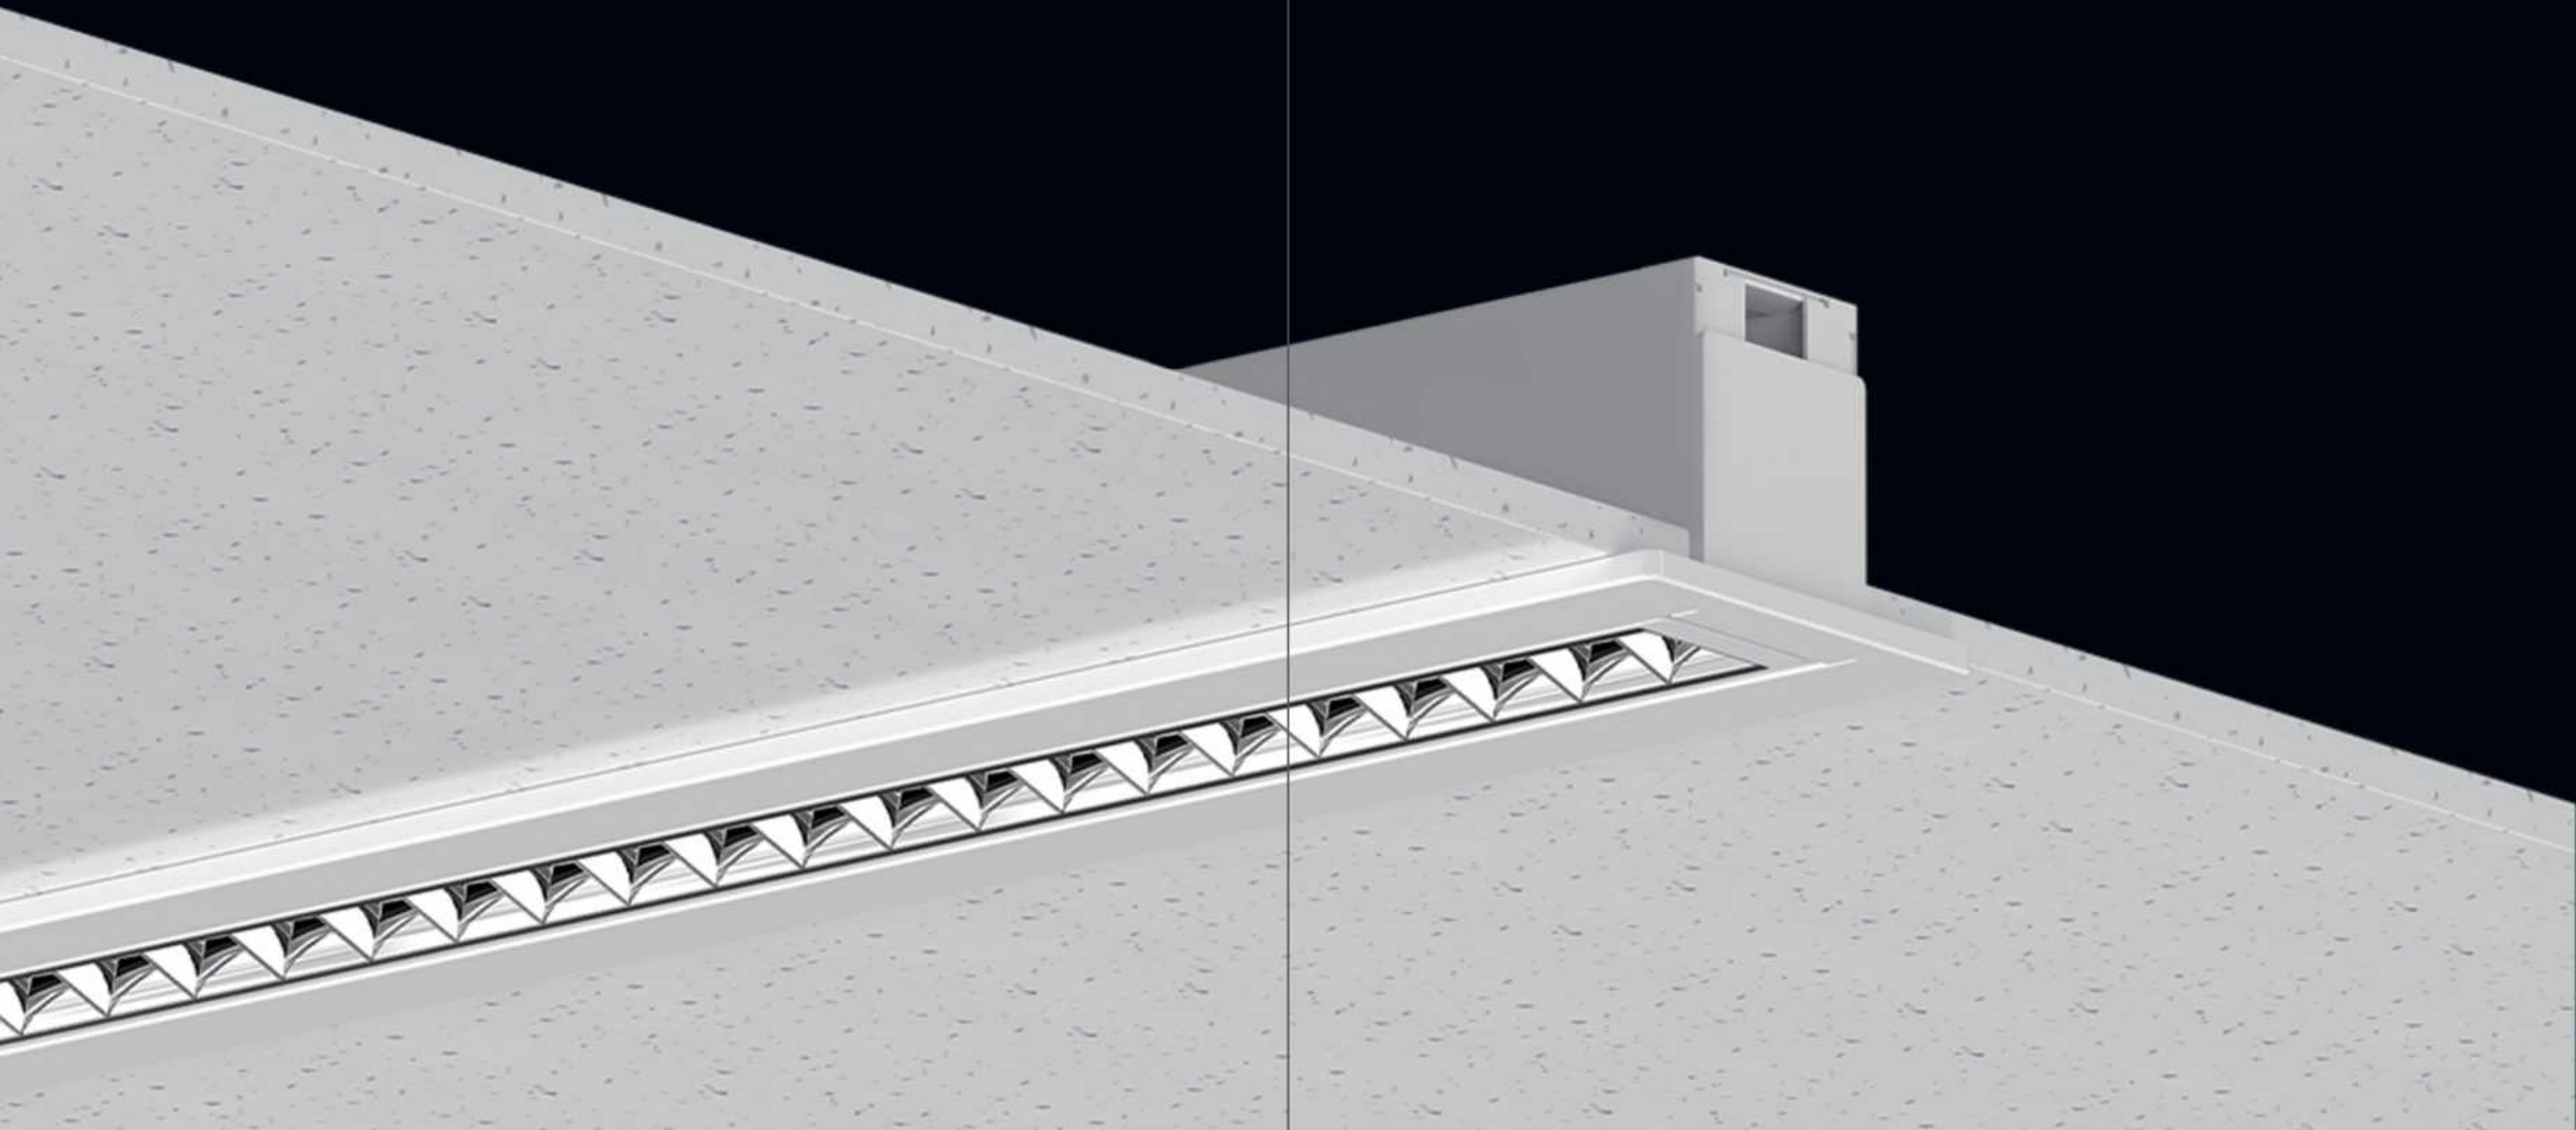

# **ARES ALYCE**

Modular Linear Recessed Light

---

# **ARES ALYCE**

Modular Linear Recessed Light

Interchangeable light source

Power adjustable 25-40W

UGR 16

Compared with common linear recessed light, ARES ALYCE provides architects designers with consistent linear design with replaceable modular light source. Besides 1.2m and 1.5m in length, ARES ALYCE is also available as a continuous light line with through wire integrated. ARES ALYCE provide two different width to meet different cut out on the ceiling. ARES ALYCE will also be a option for modular ceiling.

## **ARES ALYCE**

Modular Linear Recessed Light

Compared with common linear recessed light, ARES ALYCE provides architects designers with consistent linear design with replaceable modular light source. Besides 1.2m and 1.5m in length, ARES ALYCE is also available as a continuous light line with through wire integrated. ARES ALYCE provide two different width to meet different cut out on the ceiling. ARES ALYCE will also be a a option for modular ceiling.

## *Size*

W : 184 mm

W : 84 mm

H : 67 mm

L : 200 / 300 / 600 / 900 / 1200 / 1500 mm

- 1 UGR < 19 with lens solution
- 2 High Lumen eff. Up to 135LM/W
- 3 Linear linkable and electrical linkable
- 4 Replacable lighting sources with GR6D socket