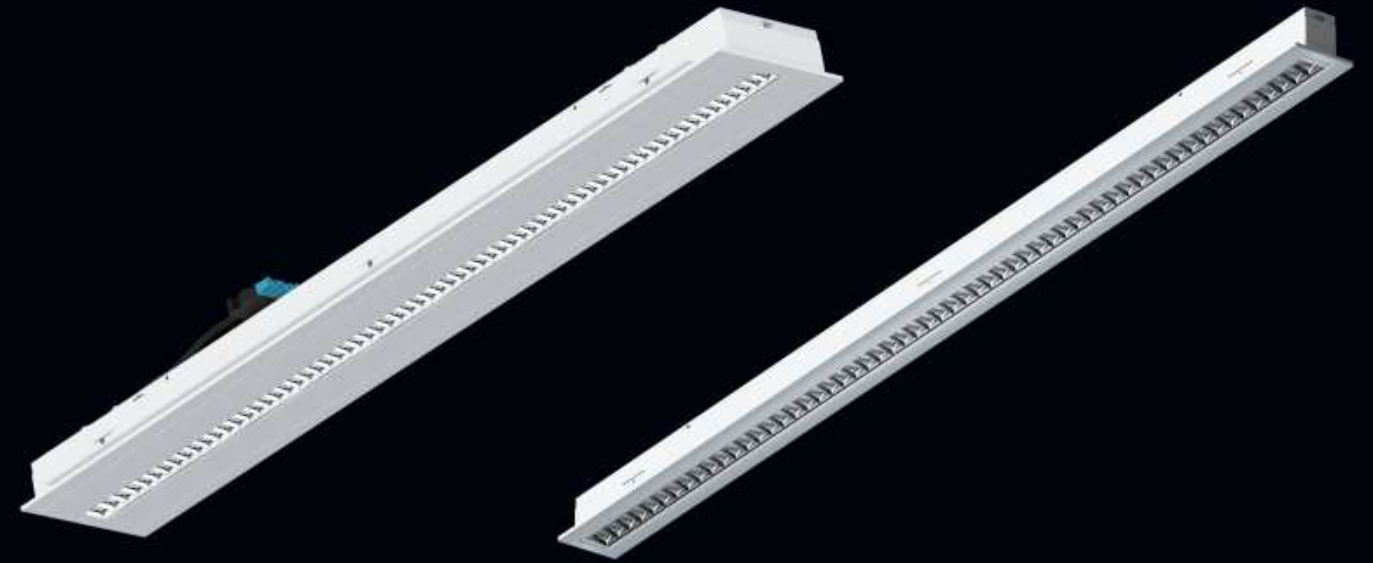

# **ARES ALYCE**

Modular Linear Recessed Light

---

# **ARES ALYCE**

Modular Linear Recessed Light

Interchangeable light source

Power adjustable 25-40W

UGR 16

Compared with common linear recessed light, ARES ALYCE provides architects designers with consistent linear design with replaceable modular light source. Besides 1.2m and 1.5m in length, ARES ALYCE is also available as a continuous light line with through wire integrated. ARES ALYCE provide two different width to meet different cut out on the ceiling. ARES ALYCE will also be a option for modular ceiling.

## **ARES ALYCE**

Modular Linear Recessed Light

## **ARES ALYCE**

Modular Linear Recessed Light

Compared with common linear recessed light, ARES ALYCE provides architects designers with consistent linear design with replaceable modular light source. Besides 1.2m and 1.5m in length, ARES ALYCE is also available as a continuous light line with through wire integrated. ARES ALYCE provide two different width to meet different cut out on the ceiling. ARES ALYCE will also be a a option for modular ceiling.