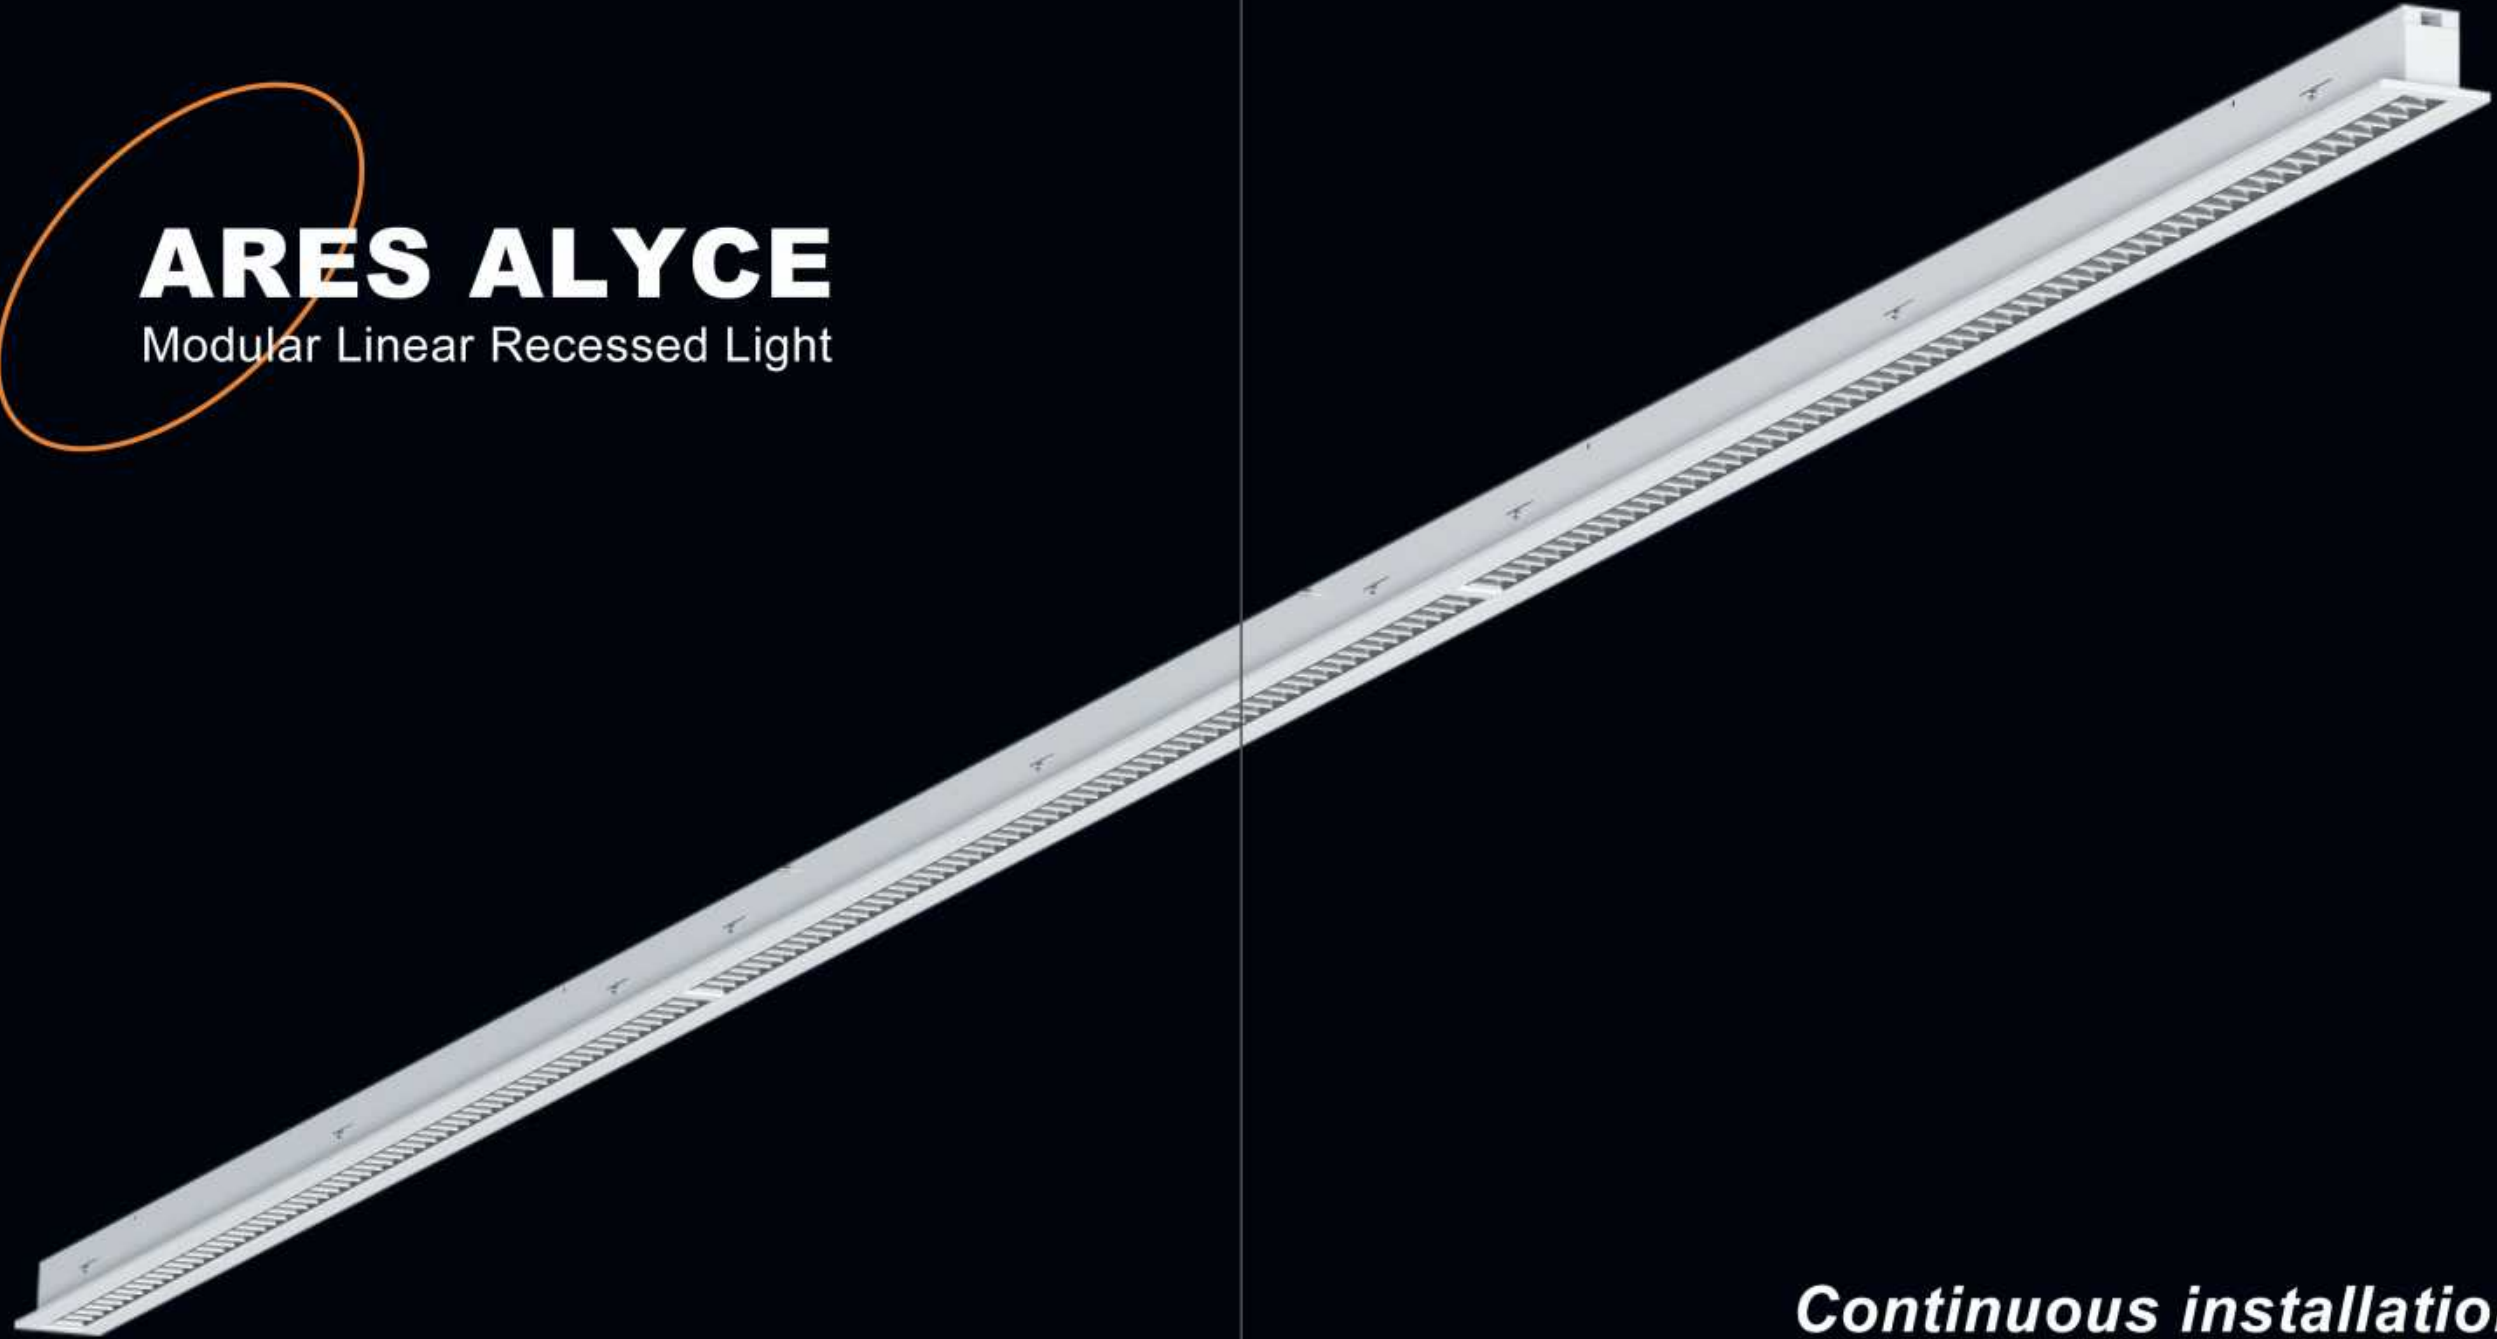

ARES ALYCE
Modular Linear Recessed Light

Continuous installation