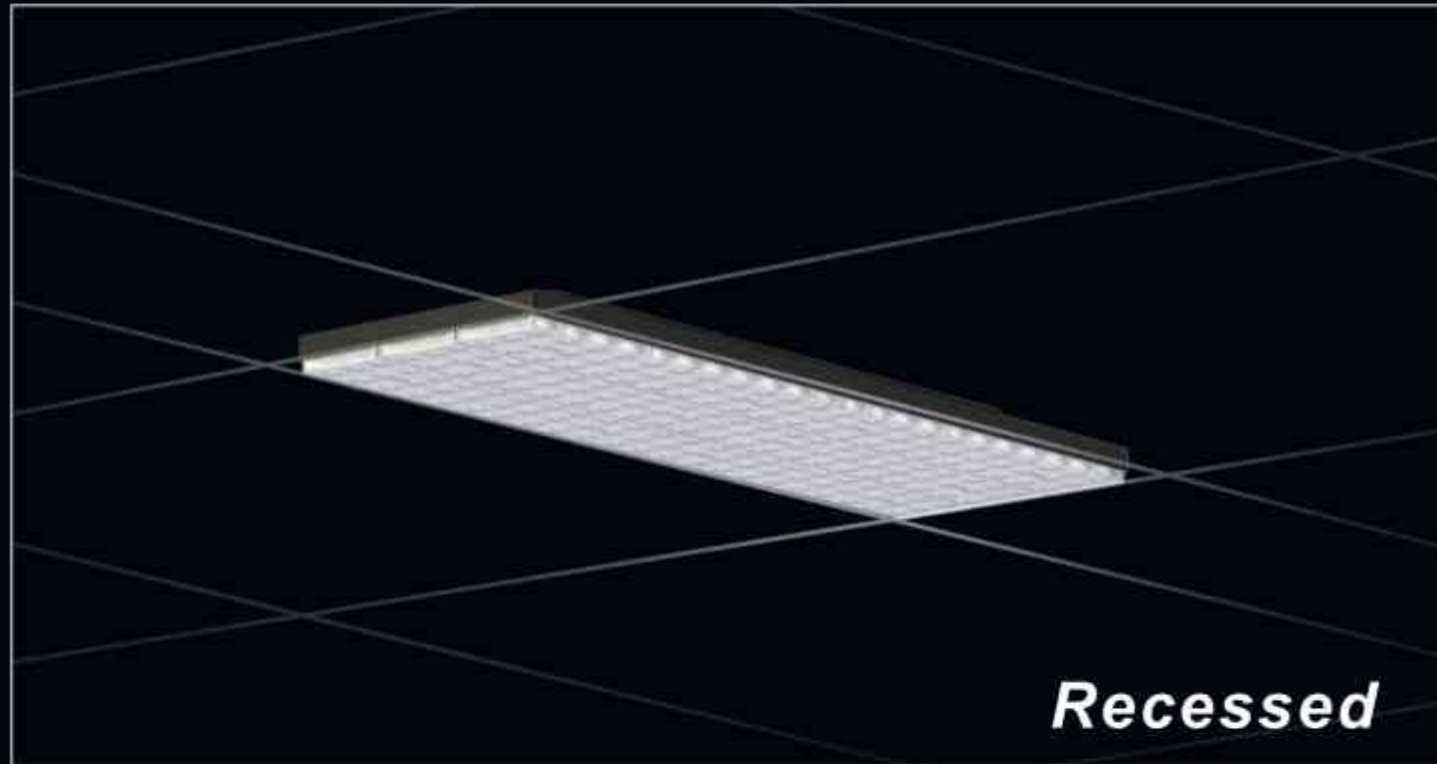

An innovative EYE-Protection Panel

- ① 350° rotatable
- ② Plastic housing
- ③ Color white, black, grey
- ④ Flexible optic combination

DREAMTRACK

Track panel light

The light can slide along the track flexibly. After installation, the modules for the 3-circuit track can also be 350°rotated.

4 power options. It's extremely easy to select the power range by setting the DIP switch

DREAMTRACK

Track panel light

ACCESSORY

Recessed Frame

Model No: DMA014 Recessed frame for
embedded installation For
625x625 ceiling