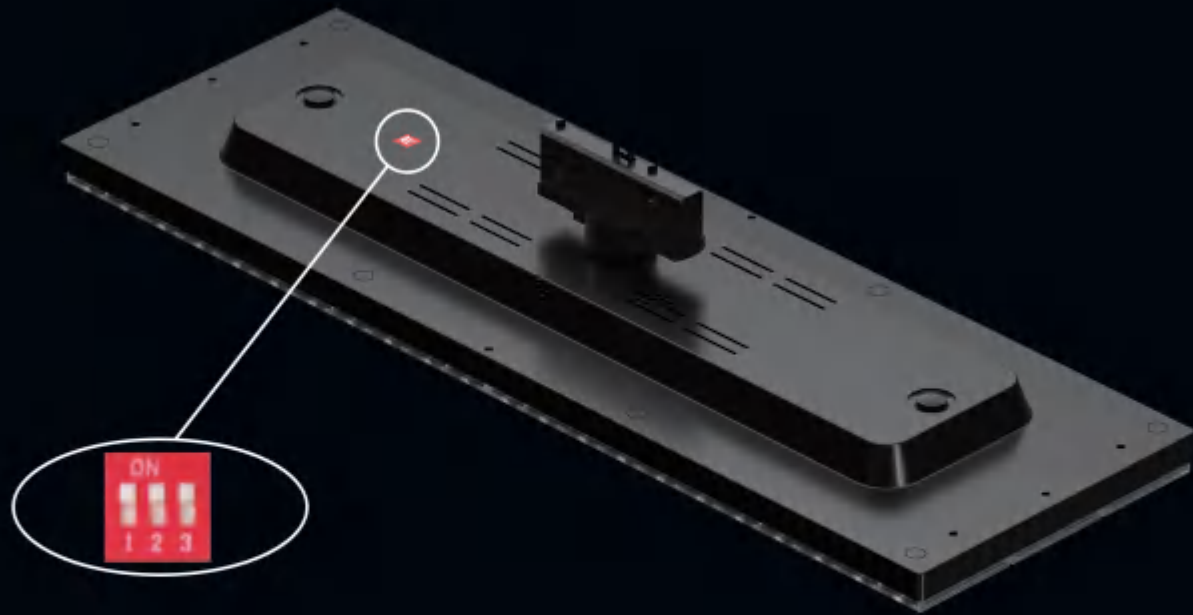

An innovative EYE-Protection Panel

- ① 350° rotatable
- ② Plastic housing
- ③ Color white, black, grey
- ④ Flexible optic combination

DREAMTRACK

Track panel light

The light can slide along the track flexibly. After installation, the modules for the 3-circuit track can also be 350°rotated.

3 phase adapter

Power adjustable 25-75W

Beam angle

6×90°(WB)

4×DA25° + 2×90°(DC90)

4×DA25°+2×60°(DC60)

6×DA25°(DA)

Diverse optics combination enable the light to the aisle or to the shelf as required in different application.

Diverse optics

AD

Diverse optics

CD90

Diverse optics

Diverse optics combination different application.

POWER ADJUSTABLE BY DIP SWITCH DESIGN

P1	P2	Irated	1	2	3
71W	64W	350mA	-	-	-
57W	50W	320mA	NO	-	-
65W	59W	290mA	-	NO	-
52W	46W	250mA	-	-	NO

4 power options. It's extremely easy to select the power range by setting the DIP switch

DREAMTRACK

Track panel light

ACCESSORY

Recessed Frame

Model No: DMA014 Recessed frame for
embedded installation For
625x625 ceiling