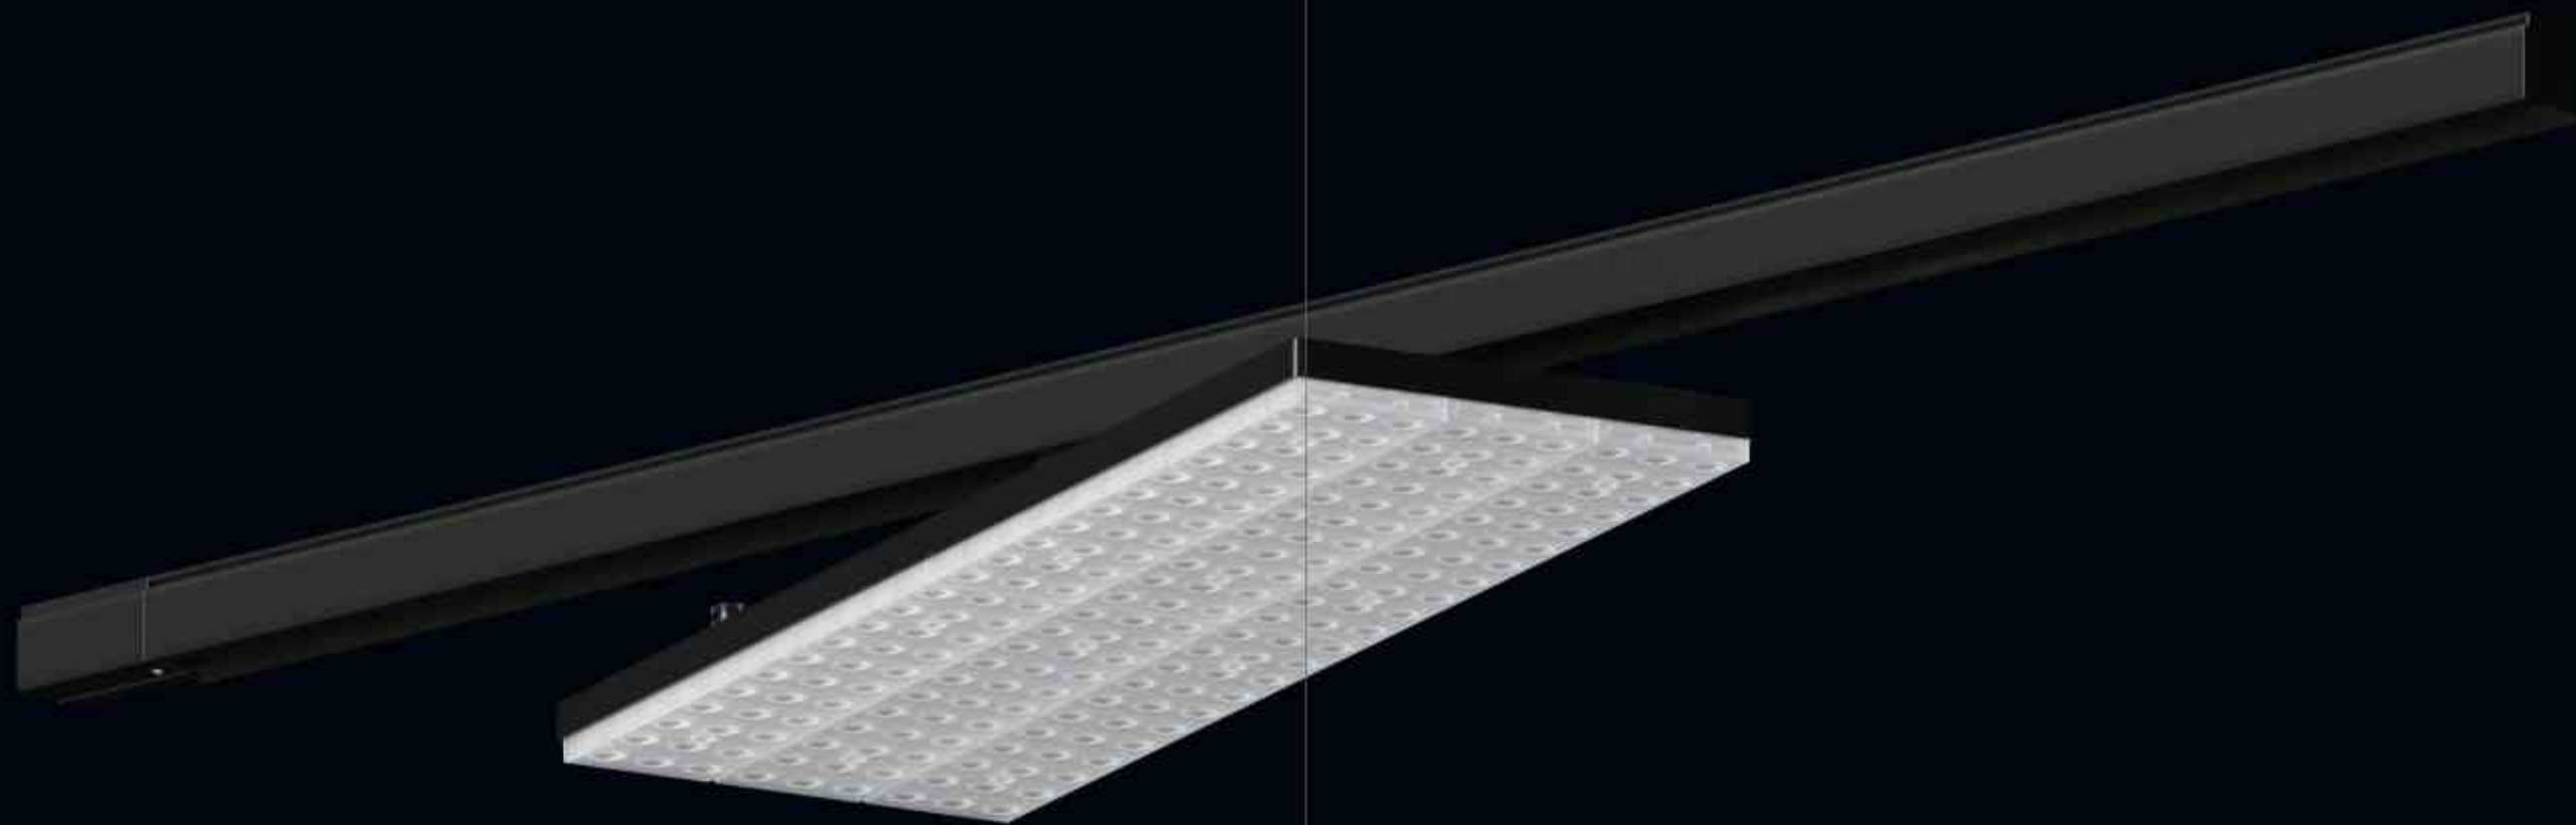

DREAMTRACK

Track panel light

DREAMTRACK

Track panel light

Optical combination

Power adjustable 25~75W

General lighting

Shelf lighting

DREAMTRACK create a new atmosphere in the retail space with its flexibility on installation and combination of different optics compared to the traditional continuous line light and spot light.

Track panel light

Size

DREAMTRACK

Track panel light

DREAMTRACK create a new atmosphere in the retail space with its flexibility on installation and combination of different optics compared to the traditional continuous line light and spot light.

An innovative EYE-Protection Panel

- ① 350° rotatable
- ② Plastic housing
- ③ Color white, black, grey
- ④ Flexible optic combination

DREAMTRACK

Track panel light

The light can slide along the track flexibly. After installation, the modules for the 3-circuit track can also be 350°rotated.