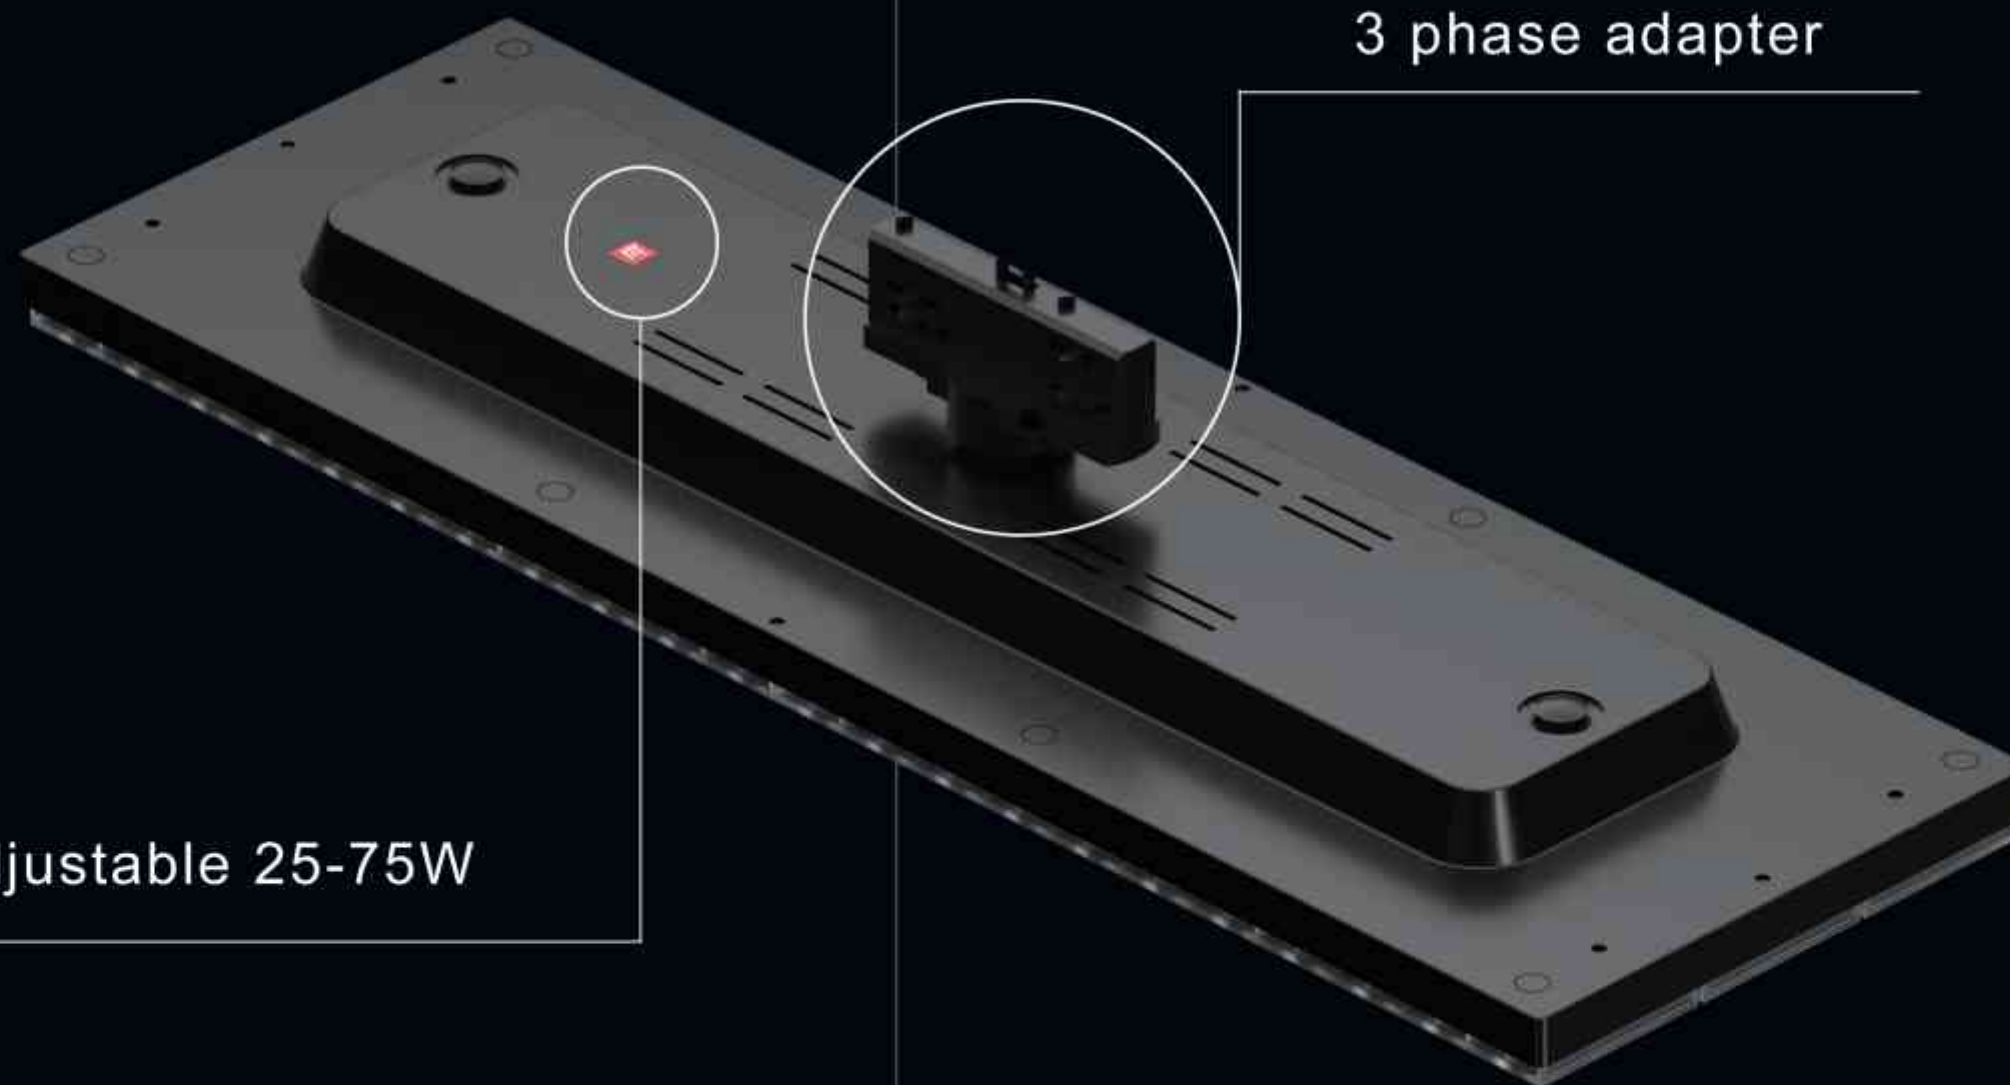

DREAMTRACK create a new atmosphere in the retail space with its flexibility on installation and combination of different optics compared to the traditional continuous line light and spot light.

Track panel light

Size

DREAMTRACK

Track panel light

DREAMTRACK create a new atmosphere in the retail space with its flexibility on installation and combination of different optics compared to the traditional continuous line light and spot light.

An innovative EYE-Protection Panel

- ① 350° rotatable
- ② Plastic housing
- ③ Color white, black, grey
- ④ Flexible optic combination

DREAMTRACK

Track panel light

The light can slide along the track flexibly. After installation, the modules for the 3-circuit track can also be 350°rotated.

3 phase adapter

Power adjustable 25-75W

Beam angle

6×90°(WB)

4×DA25° + 2×90°(DC90)

4×DA25°+2×60°(DC60)

6×DA25°(DA)

Diverse optics combination enable the light to the aisle or to the shelf as required in different application.