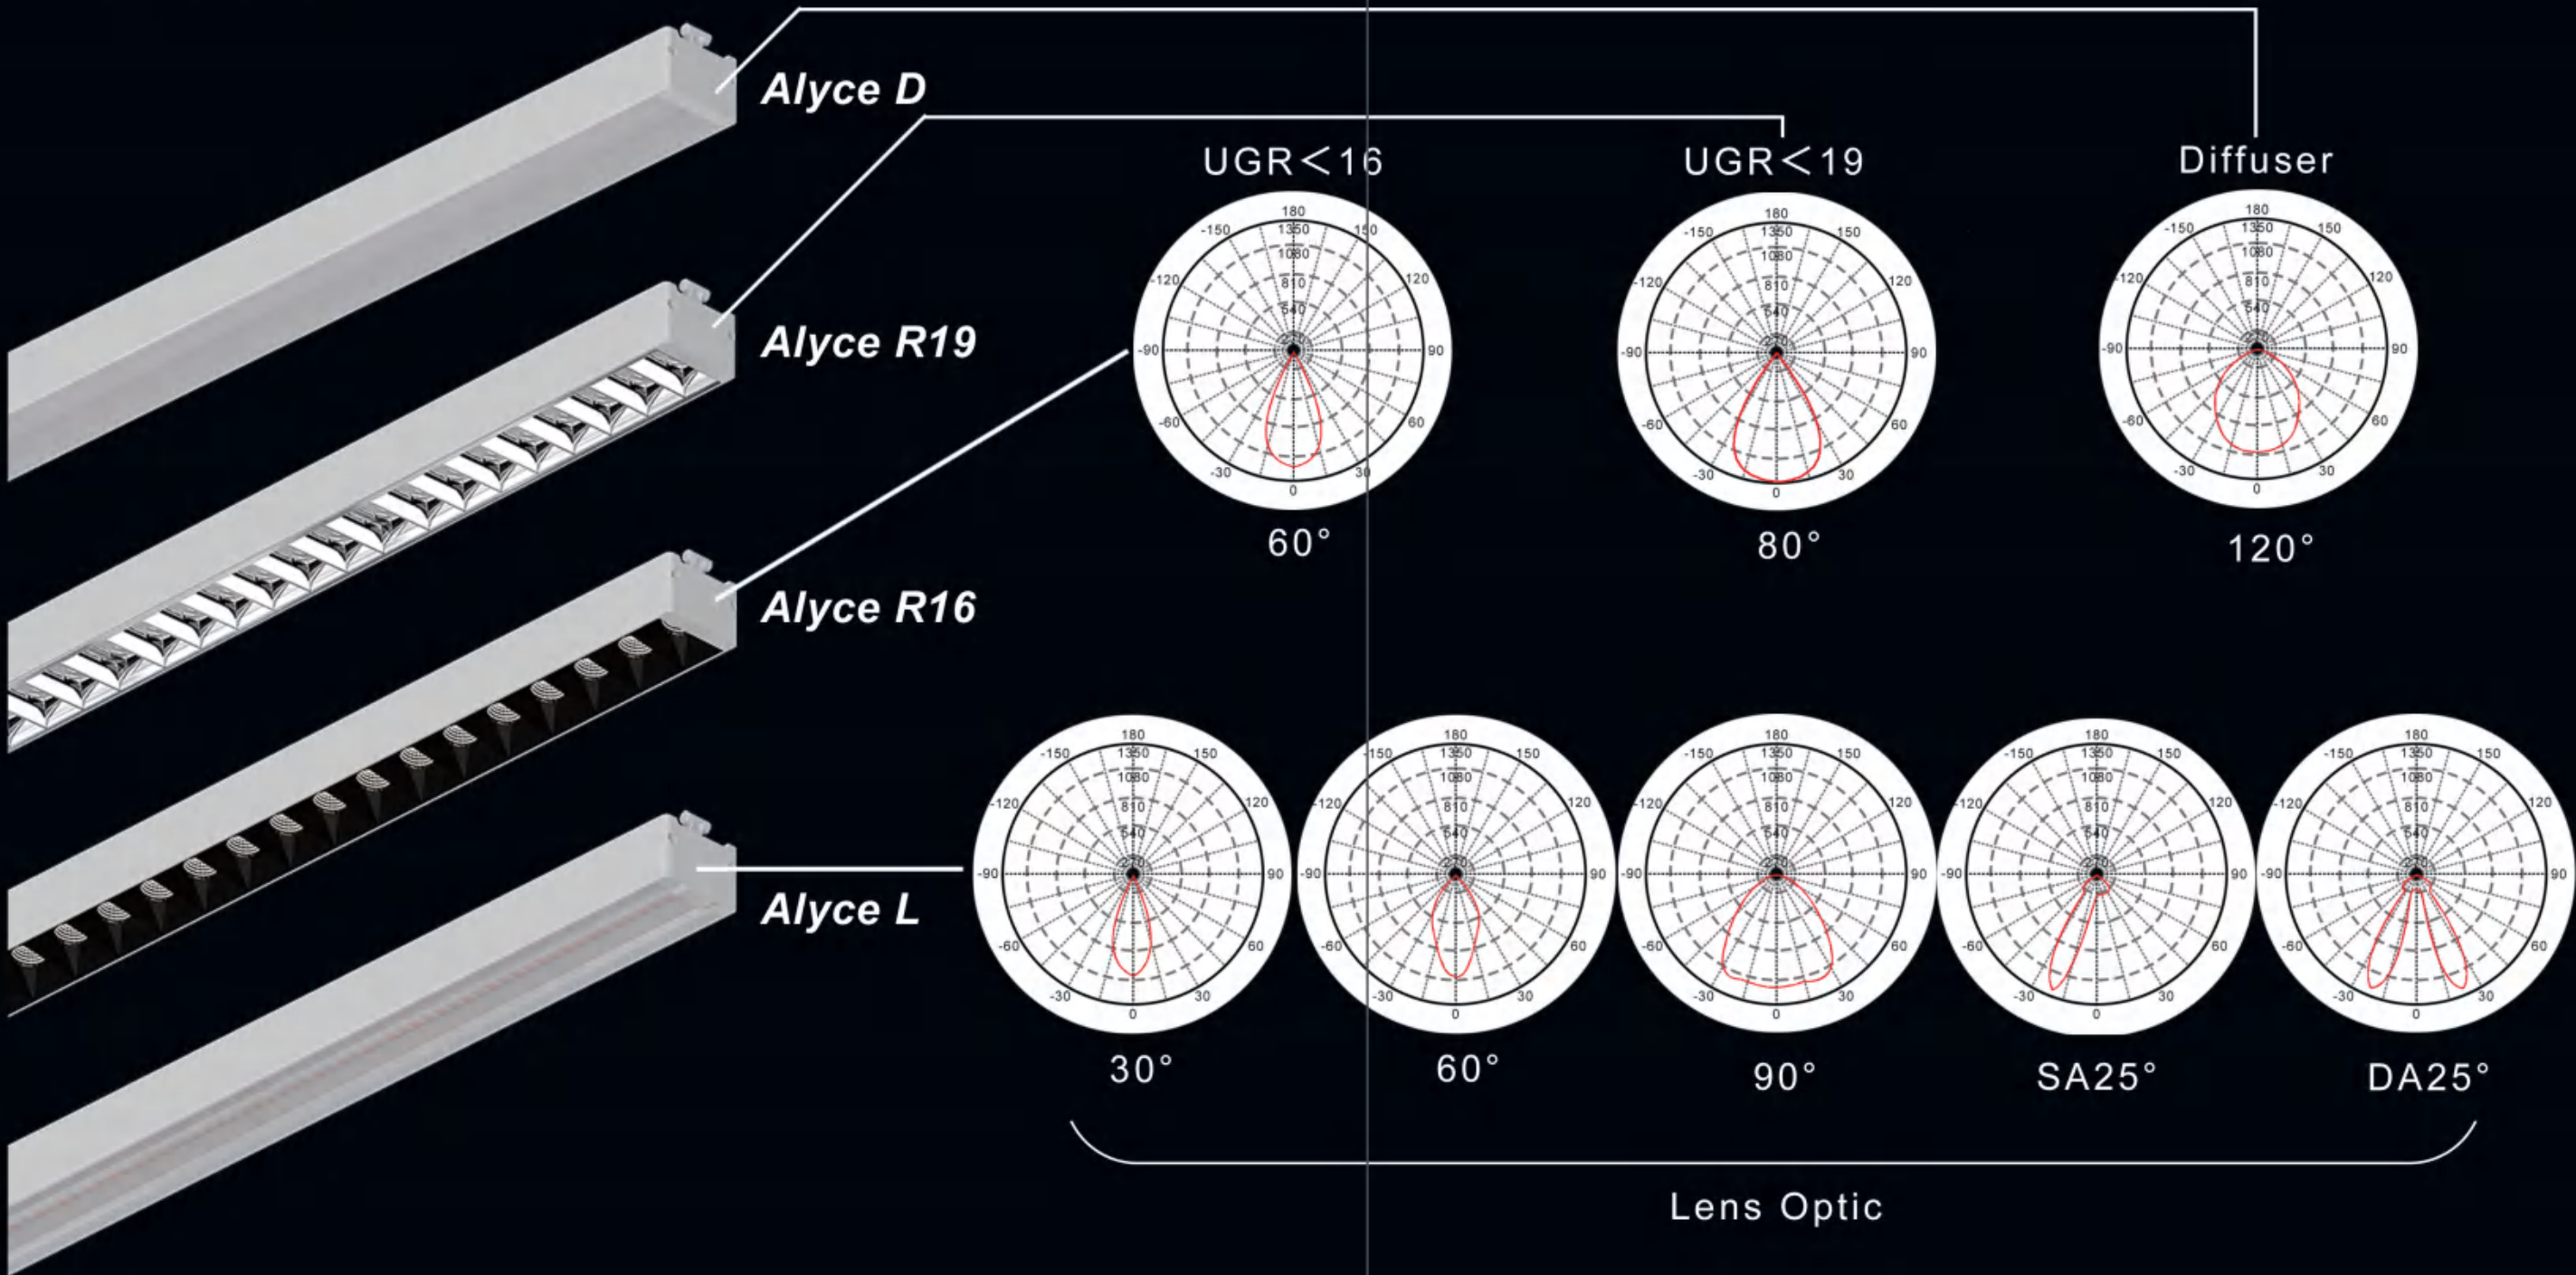

Interchangeable Light Source

FILI ALYCE
Modular Floor Standing Light

FILI ALYCE

Modular Floor Standing Light

Interchangeable Light Source

One Shape , More Optics

TRICCO
Innovate Your Light

FILI ALYCE