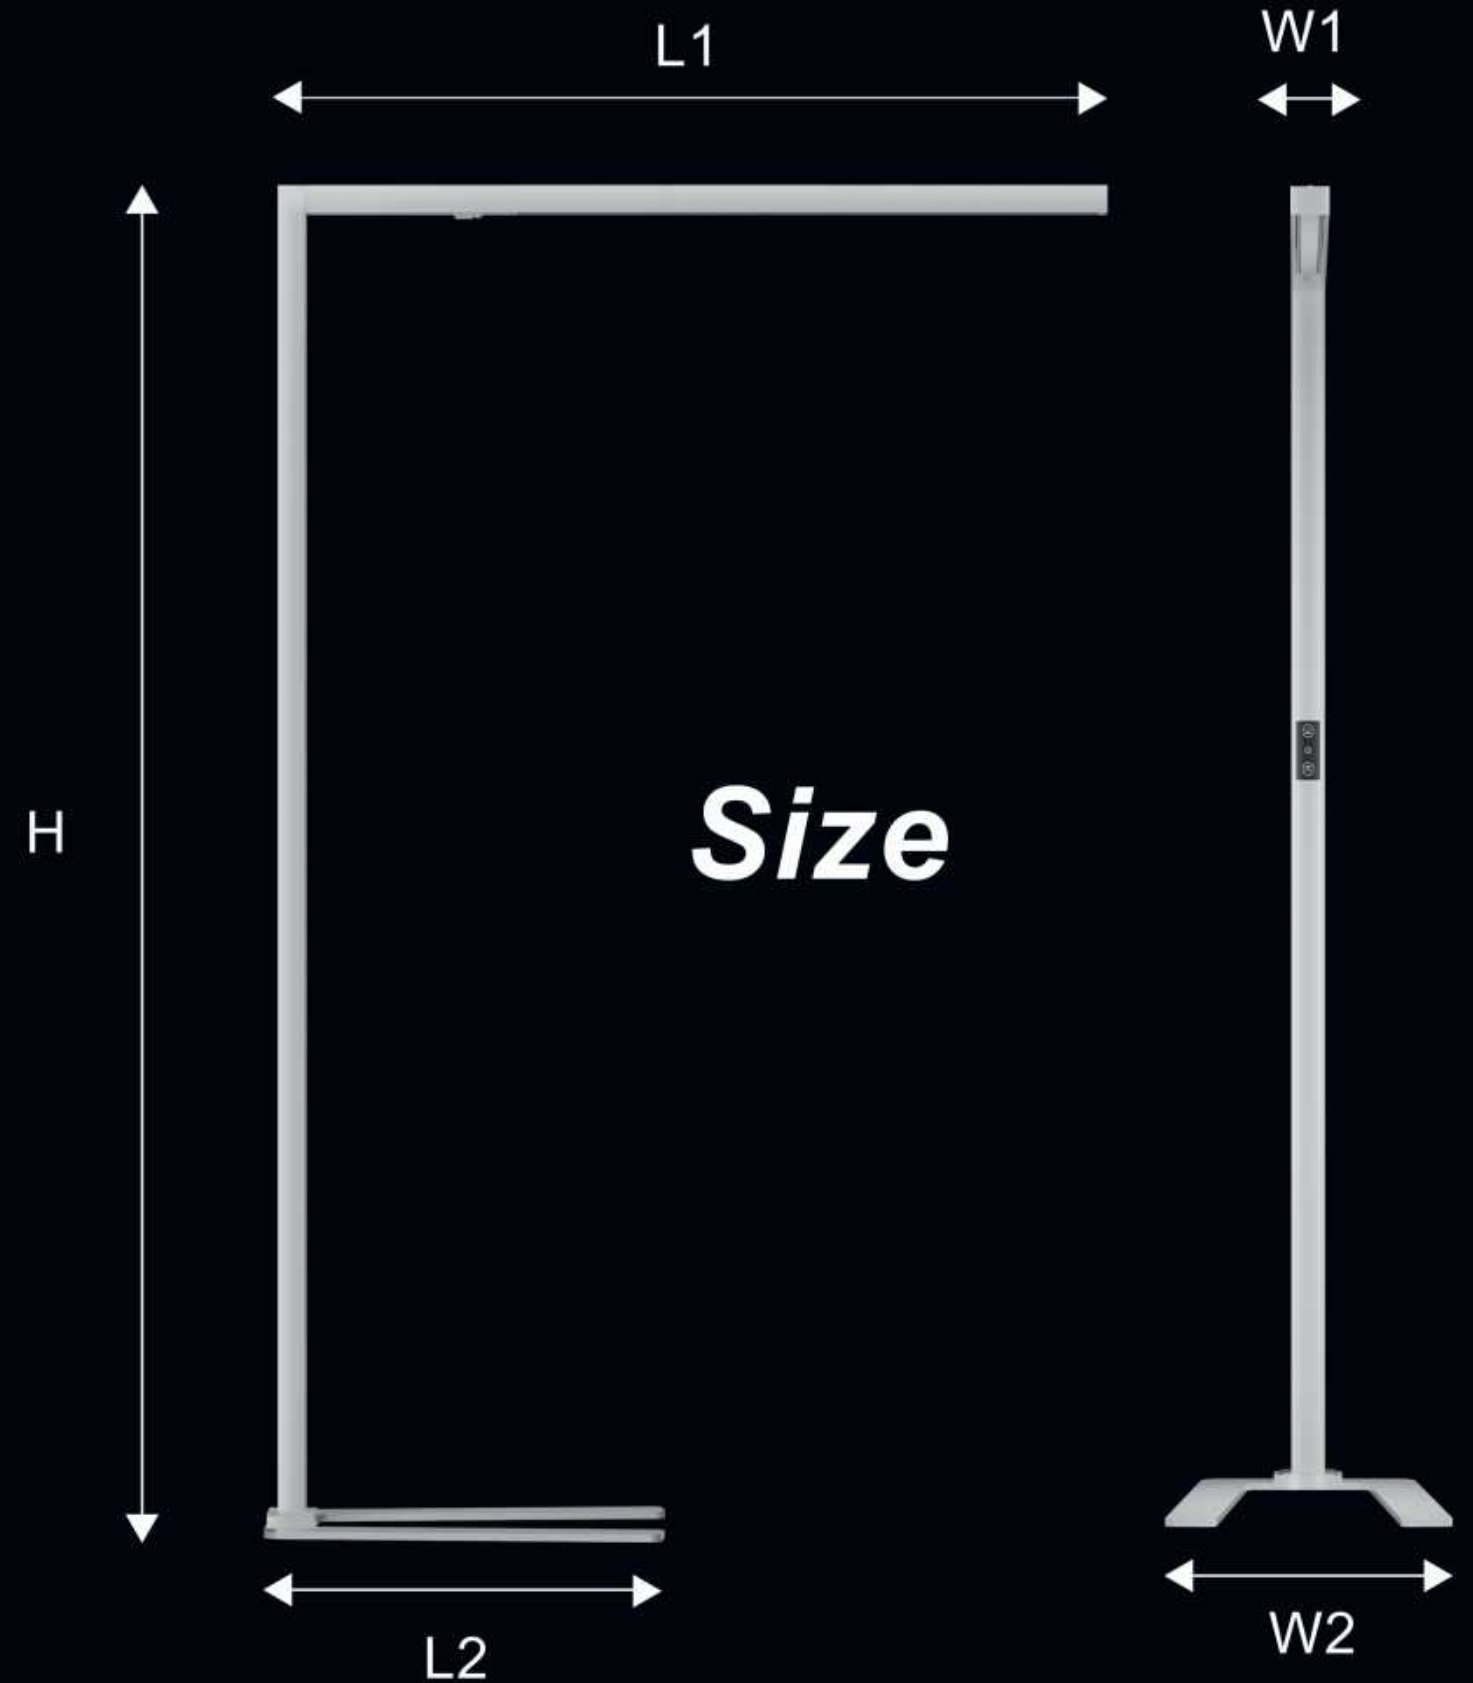

FILI ALYCE

Modular Floor Standing Light

FILIALYCE

Modular Floor Standing Light

FILI ALYCE
Modular Floor Standing Light

With a ultra slim and minimalist design, FILI ALYCE is easy to integrate into any office space without a of abruptness. FILI ALYCE as a line of free-standing luminaires with well anti-glare control ,enables you to create a uniquely even and balanced light. Indirect light upward to the ceiling generates a Well being atmosphere in your space. Integrated light and presence sensors make it easy for you to support your employees with the right light throughout the day and to simultaneously save energy.

FILI ALYCE

Modular Floor Standing Light

With a ultra slim and minimalist design, FILI ALYCE is easy to integrate into any office space without a of abruptness. FILI ALYCE as a line of free-standing luminaires with well anti-glare control ,enables you to create a uniquely even and balanced light. Indirect light upward to the ceiling generates a Well being atmosphere in your space. Integrated light and presence sensors make it easy for you to support your employees with the right light throughout the day and to simultaneously save energy.