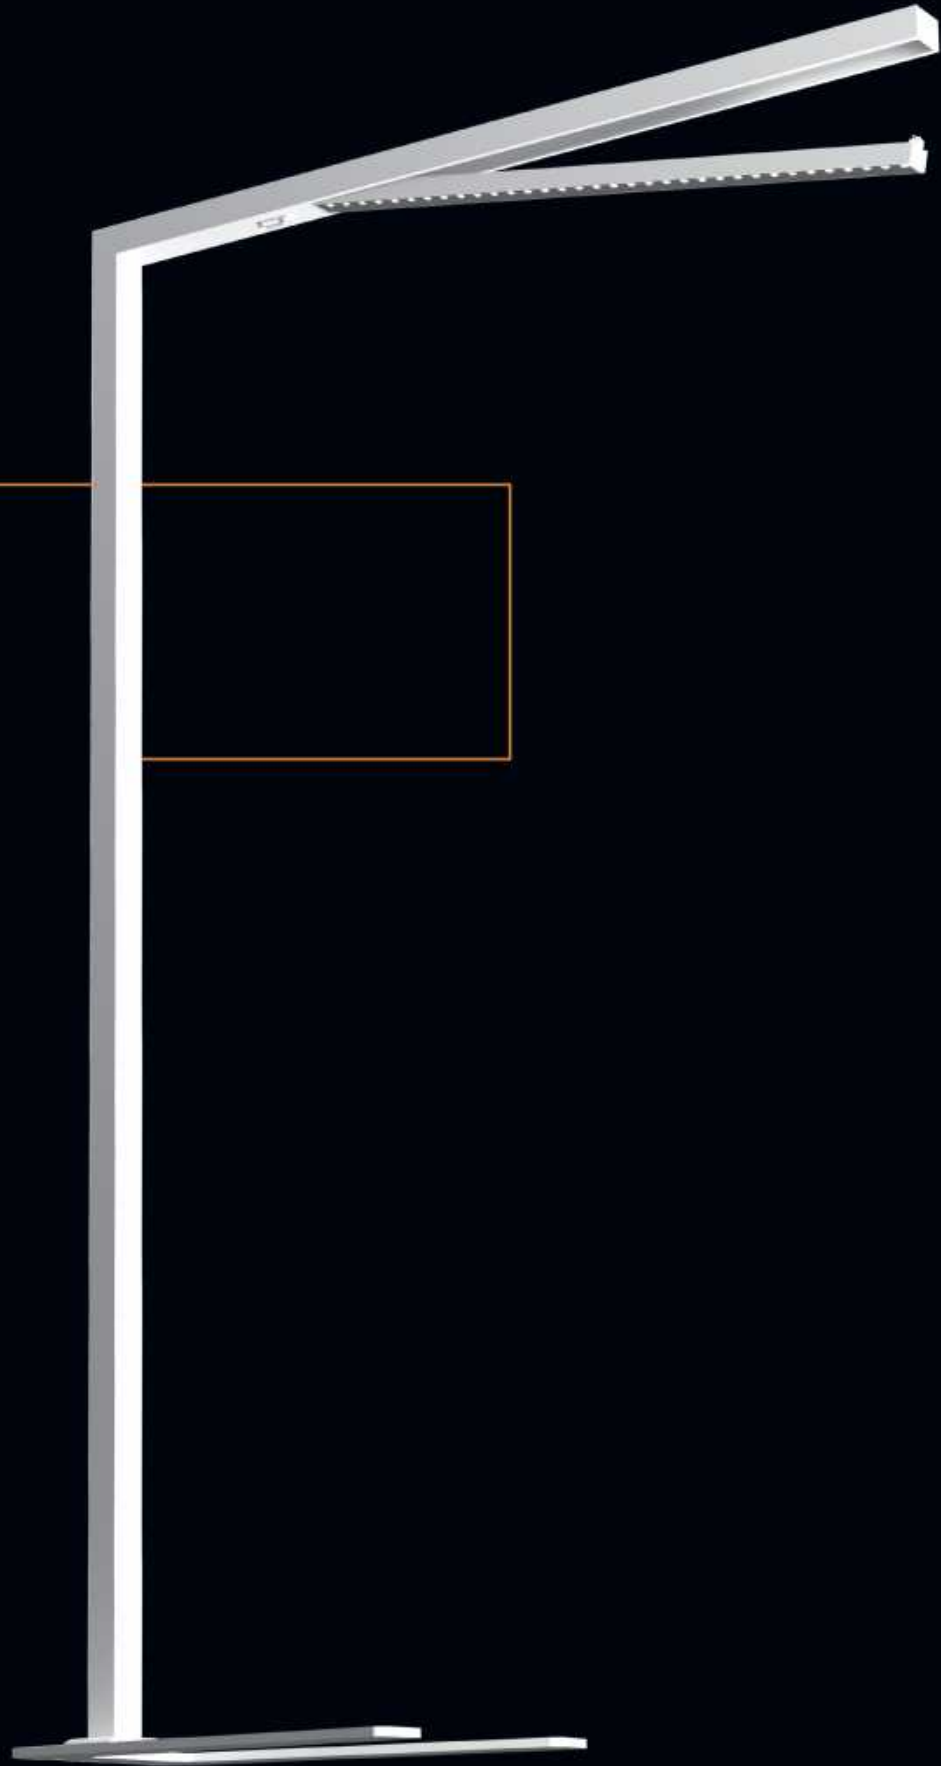

FILI ALYCE

Modular Floor Standing Light

FILIALYCE

Modular Floor Standing Light

FILI ALYCE
Modular Floor Standing Light

With a ultra slim and minimalist design, FILI ALYCE is easy to integrate into any office space without a of abruptness. FILI ALYCE as a line of free-standing luminaires with well anti-glare control ,enables you to create a uniquely even and balanced light. Indirect light upward to the ceiling generates a Well being atmosphere in your space. Integrated light and presence sensors make it easy for you to support your employees with the right light throughout the day and to simultaneously save energy.

FILI ALYCE

Modular Floor Standing Light

With a ultra slim and minimalist design, FILI ALYCE is easy to integrate into any office space without a of abruptness. FILI ALYCE as a line of free-standing luminaires with well anti-glare control ,enables you to create a uniquely even and balanced light. Indirect light upward to the ceiling generates a Well being atmosphere in your space. Integrated light and presence sensors make it easy for you to support your employees with the right light throughout the day and to simultaneously save energy.

01 Interchangeable Light Source

02 ON-OFF / Dimming

03 Direct & Indirect lighting

FILI ALYCE

Modular Floor Standing Light

With a ultra slim and minimalist design, FILI ALYCE is easy to integrate into any office space without a of abruptness. FILI ALYCE as a line of free-standing luminaires with well anti-glare control ,enables you to create a uniquely even and balanced light. Indirect light upward to the ceiling generates a Well being atmosphere in your space. Integrated light and presence sensors make it easy for you to support your employees with the right light throughout the day and to simultaneously save energy.