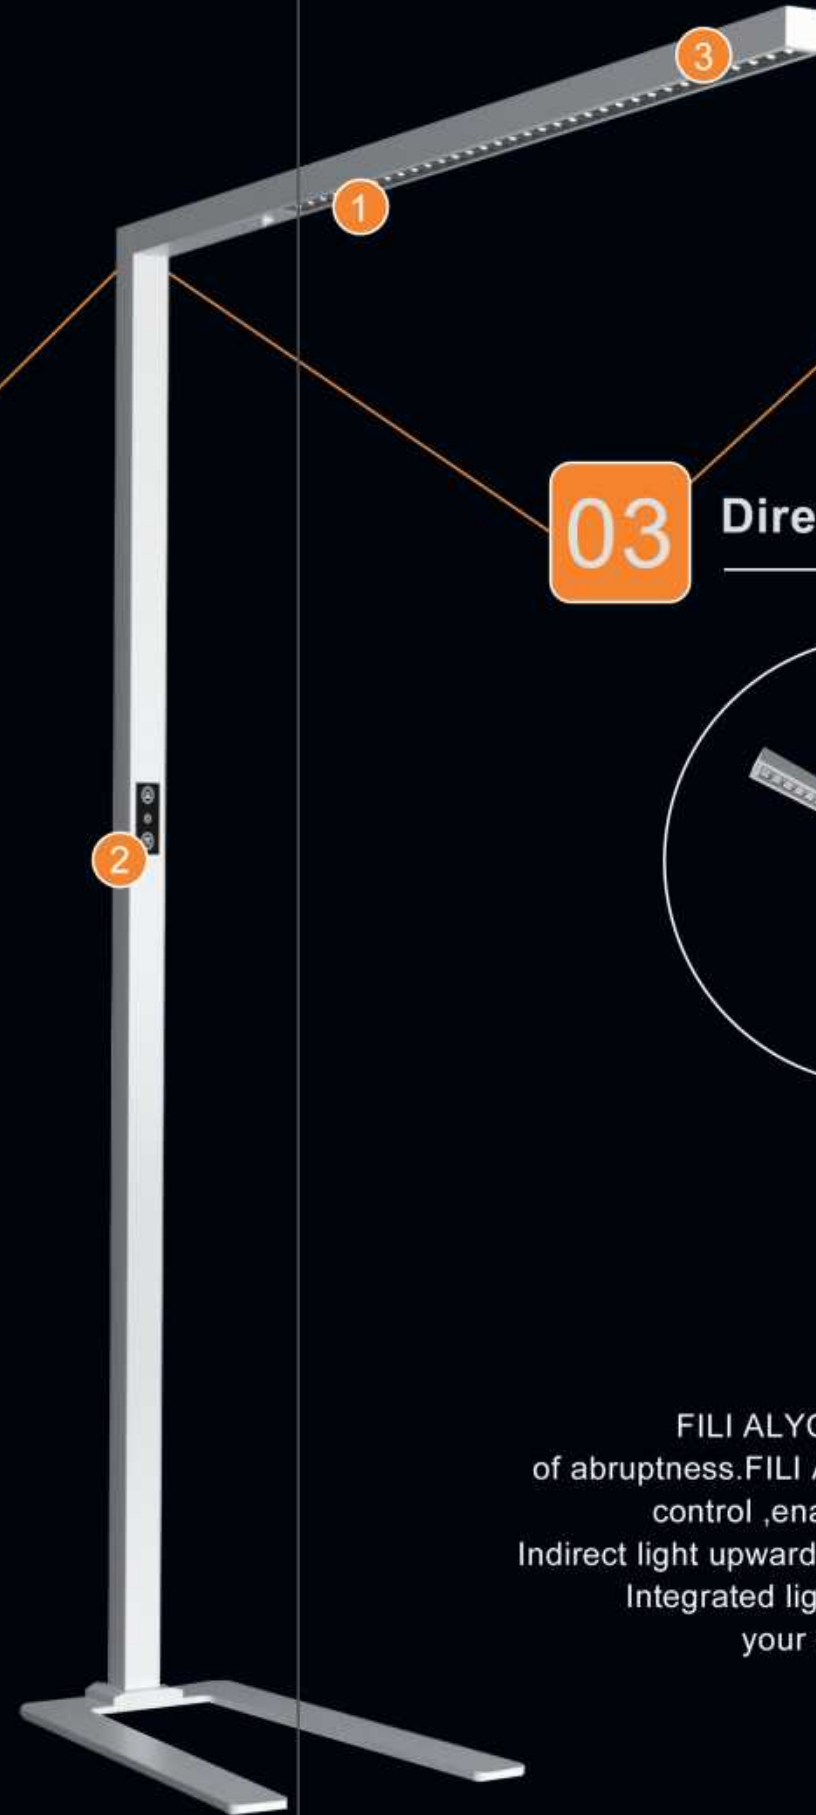

FILI ALYCE

Modular Floor Standing Light

FILIALYCE

Modular Floor Standing Light

FILI ALYCE
Modular Floor Standing Light

With a ultra slim and minimalist design, FILI ALYCE is easy to integrate into any office space without a of abruptness. FILI ALYCE as a line of free-standing luminaires with well anti-glare control ,enables you to create a uniquely even and balanced light. Indirect light upward to the ceiling generates a Well being atmosphere in your space. Integrated light and presence sensors make it easy for you to support your employees with the right light throughout the day and to simultaneously save energy.

FILI ALYCE

Modular Floor Standing Light

With a ultra slim and minimalist design, FILI ALYCE is easy to integrate into any office space without a of abruptness. FILI ALYCE as a line of free-standing luminaires with well anti-glare control ,enables you to create a uniquely even and balanced light. Indirect light upward to the ceiling generates a Well being atmosphere in your space. Integrated light and presence sensors make it easy for you to support your employees with the right light throughout the day and to simultaneously save energy.

01 Interchangeable Light Source

02 ON-OFF / Dimming

03 Direct & Indirect lighting

FILI ALYCE

Modular Floor Standing Light

With a ultra slim and minimalist design, FILI ALYCE is easy to integrate into any office space without a of abruptness. FILI ALYCE as a line of free-standing luminaires with well anti-glare control ,enables you to create a uniquely even and balanced light. Indirect light upward to the ceiling generates a Well being atmosphere in your space. Integrated light and presence sensors make it easy for you to support your employees with the right light throughout the day and to simultaneously save energy.