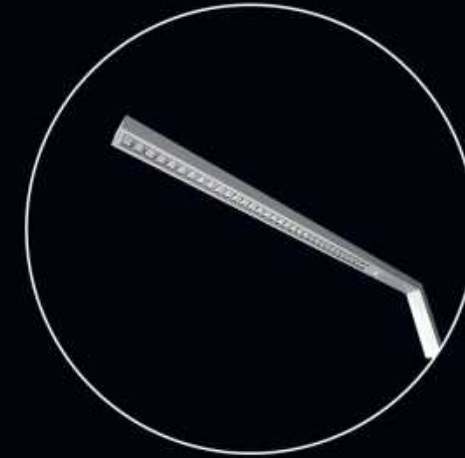

FILI ALYCE

Modular Floor Standing Light

FILIALYCE

Modular Floor Standing Light

FILI ALYCE
Modular Floor Standing Light

With a ultra slim and minimalist design, FILI ALYCE is easy to integrate into any office space without a of abruptness. FILI ALYCE as a line of free-standing luminaires with well anti-glare control ,enables you to create a uniquely even and balanced light. Indirect light upward to the ceiling generates a Well being atmosphere in your space. Integrated light and presence sensors make it easy for you to support your employees with the right light throughout the day and to simultaneously save energy.

FILI ALYCE

Modular Floor Standing Light

With a ultra slim and minimalist design, FILI ALYCE is easy to integrate into any office space without a of abruptness. FILI ALYCE as a line of free-standing luminaires with well anti-glare control ,enables you to create a uniquely even and balanced light. Indirect light upward to the ceiling generates a Well being atmosphere in your space. Integrated light and presence sensors make it easy for you to support your employees with the right light throughout the day and to simultaneously save energy.

01 Interchangeable Light Source

02 ON-OFF / Dimming

03 Direct & Indirect lighting

FILI ALYCE

Modular Floor Standing Light

With a ultra slim and minimalist design, FILI ALYCE is easy to integrate into any office space without a of abruptness. FILI ALYCE as a line of free-standing luminaires with well anti-glare control ,enables you to create a uniquely even and balanced light. Indirect light upward to the ceiling generates a Well being atmosphere in your space. Integrated light and presence sensors make it easy for you to support your employees with the right light throughout the day and to simultaneously save energy.