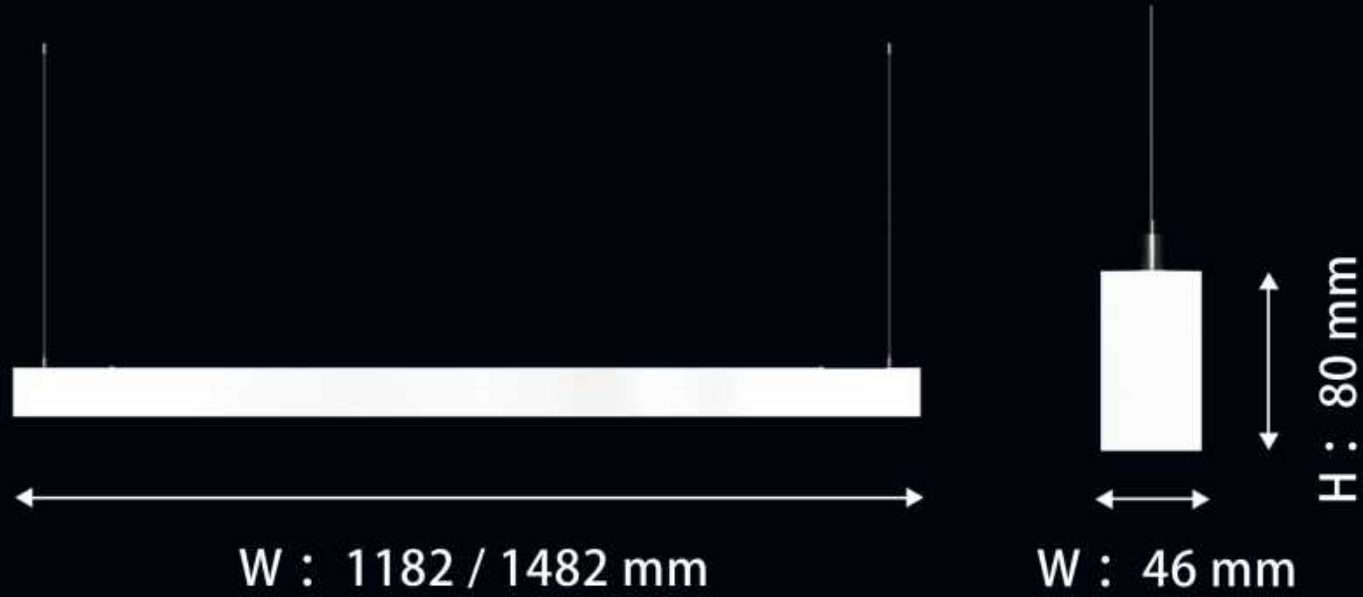

Size

HERA ALYCE Slim Modular Pendant Light

HERA ALYCE create a contemporary minimalism impression in the room with its slim and unobtrusive design. Its perfect ratio of direct and indirect lighting up and down without reflected glare enhance peoples's sense of well-being.

The modular design light source replaceable enables the lighting maintenance to be carried out with minimum effort and inconvenience.

HERA ALYCE can be a suspended individual luminaire or a continuous row system