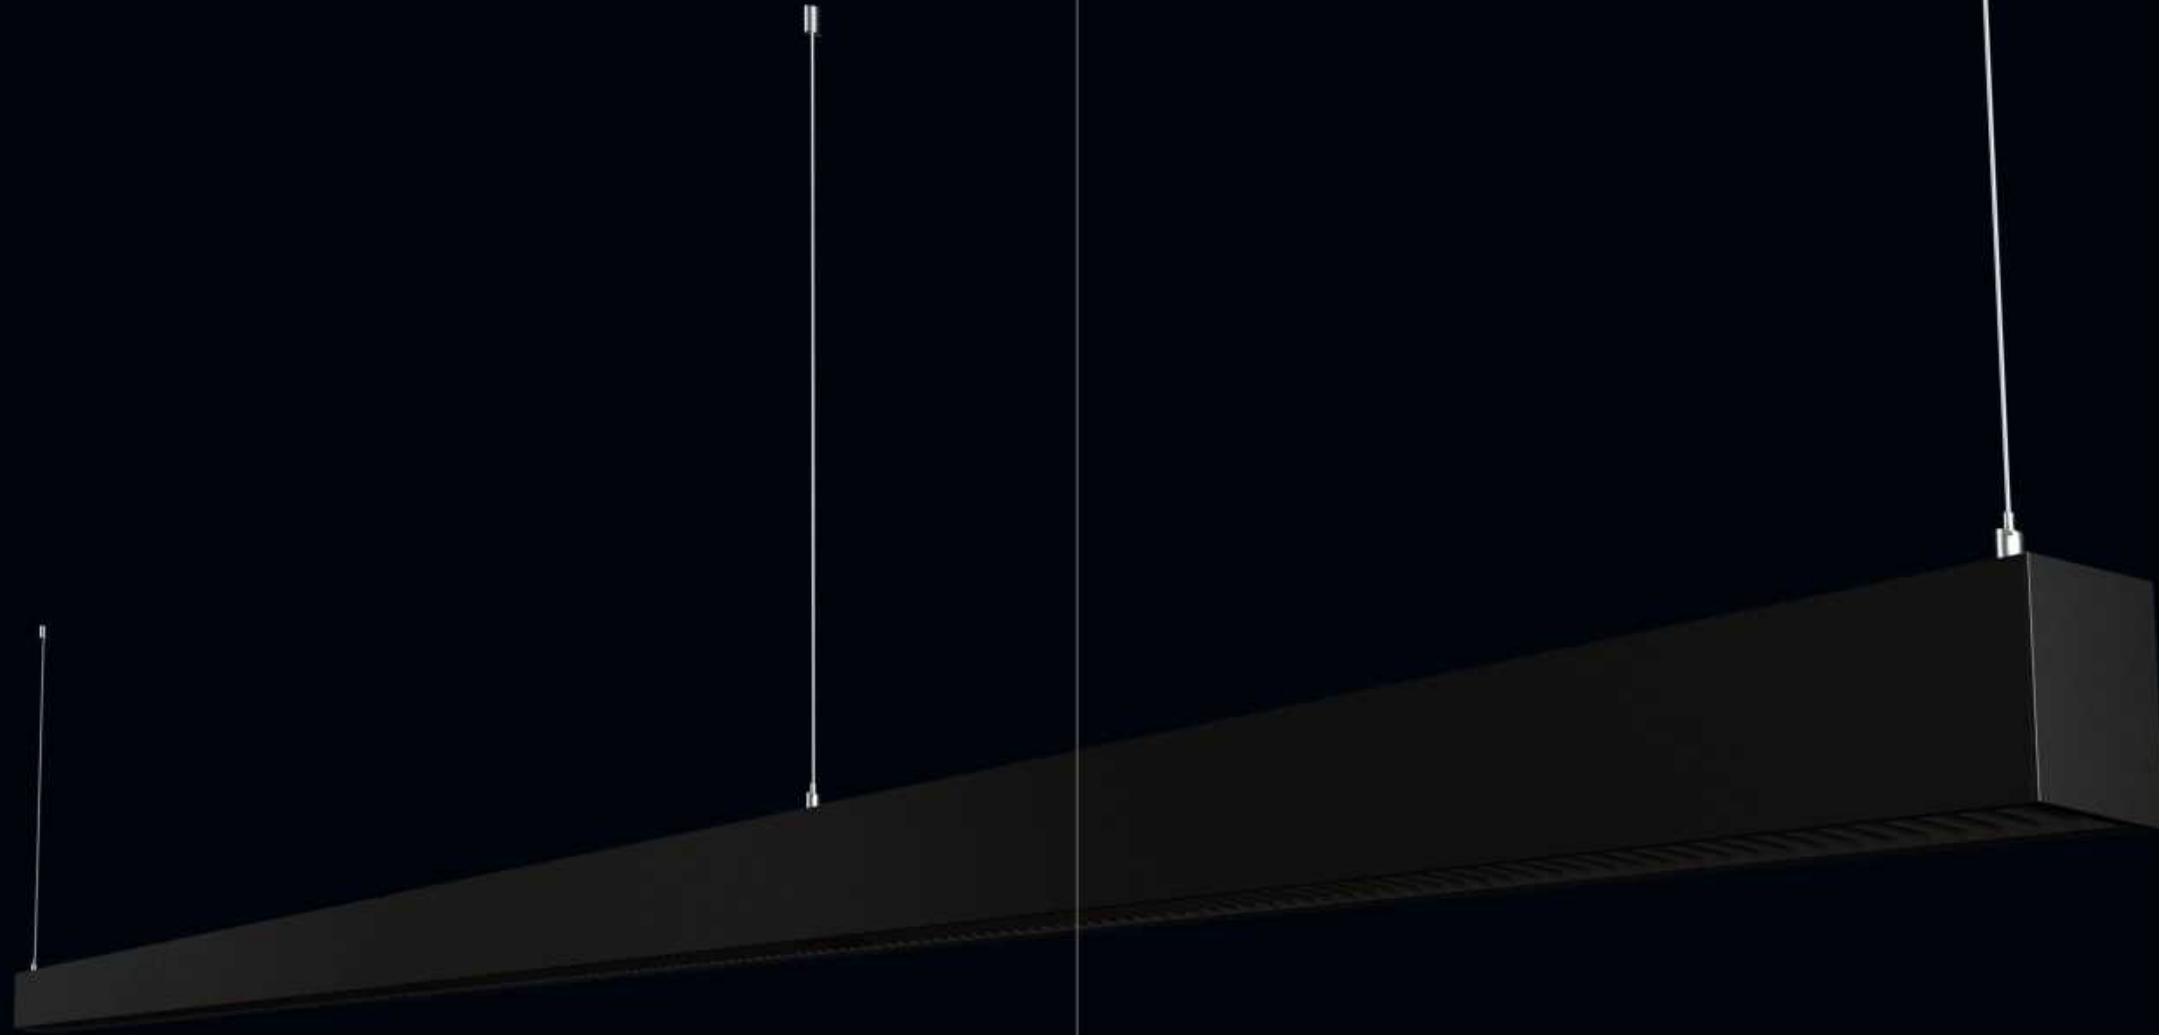

Interchangeable Light Source

HERA ALYCE create a contemporary minimalism impression in the room with its slim and unobtrusive design. Its perfect ratio of direct and indirect lighting up and down without reflected glare enhance peoples's sense of well-being. The modular design light source replaceable enables the lighting maintenance to be carried out with minimum effort and inconvenience.

HERA ALYCE can be a suspended individual luminaire or a continuous row system

HERA ALYCE

Slim Modular Pendant Light

Interchangeable Light Source

One Shape , More Optics

Lens Optic

Continuous installation

HERA ALYCE create a contemporary minimalism impression in the room with its slim and unobtrusive design. Its perfect ratio of direct and indirect lighting up and down without reflected glare enhance peoples's sense of well-being. The modular design light source replaceable enables the lighting maintenance to be carried out with minimum effort and inconvenience.

HERA ALYCE can be a suspended individual luminaire or a continuous row system

HERA ALYCE

Slim Modular Pendant Light

HERA ALYCE

Slim Modular Pendant Light

Recessed

Suspended

Surface