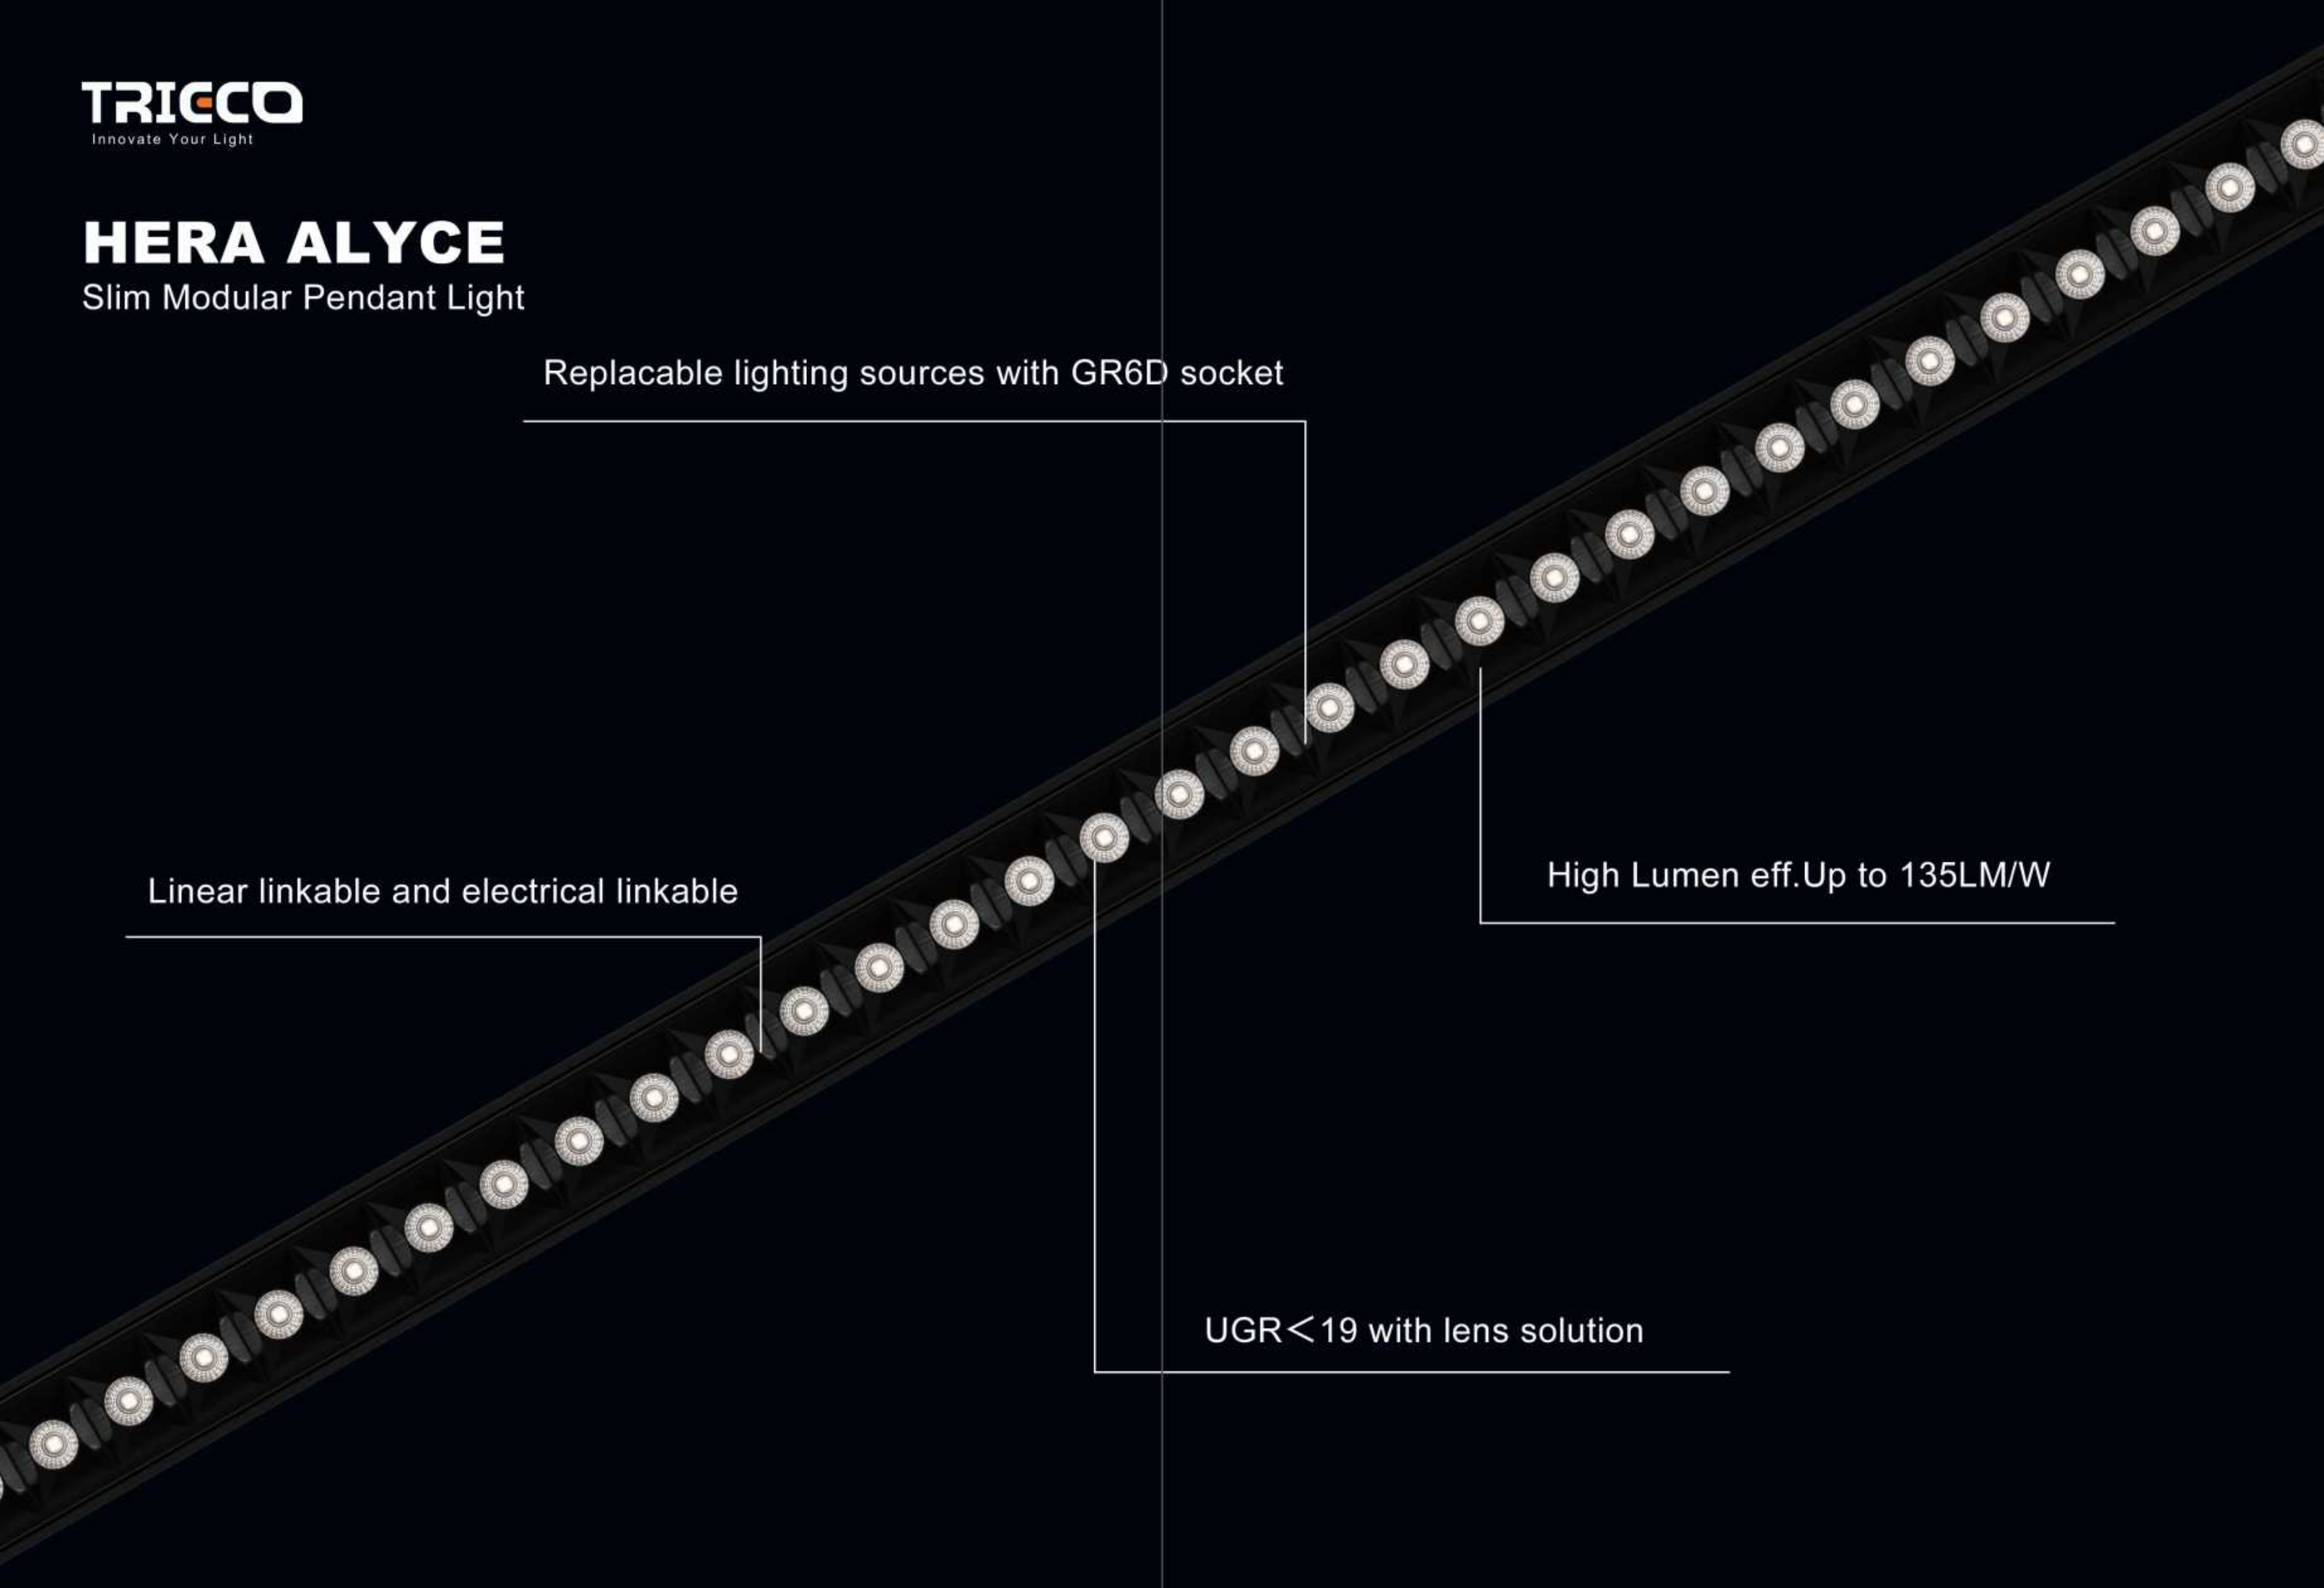

HERA ALYCE

Slim Modular Pendant Light

Replacable lighting sources with GR6D socket

Linear linkable and electrical linkable

High Lumen eff. Up to 135LM/W

UGR < 19 with lens solution

HERA ALYCE

Slim Modular Pendant Light

Interchangeable Light Source

HERA ALYCE create a contemporary minimalism impression in the room with its slim and unobtrusive design. Its perfect ratio of direct and indirect lighting up and down without reflected glare enhance peoples's sense of well-being. The modular design light source replaceable enables the lighting maintenance to be carried out with minimum effort and inconvenience.