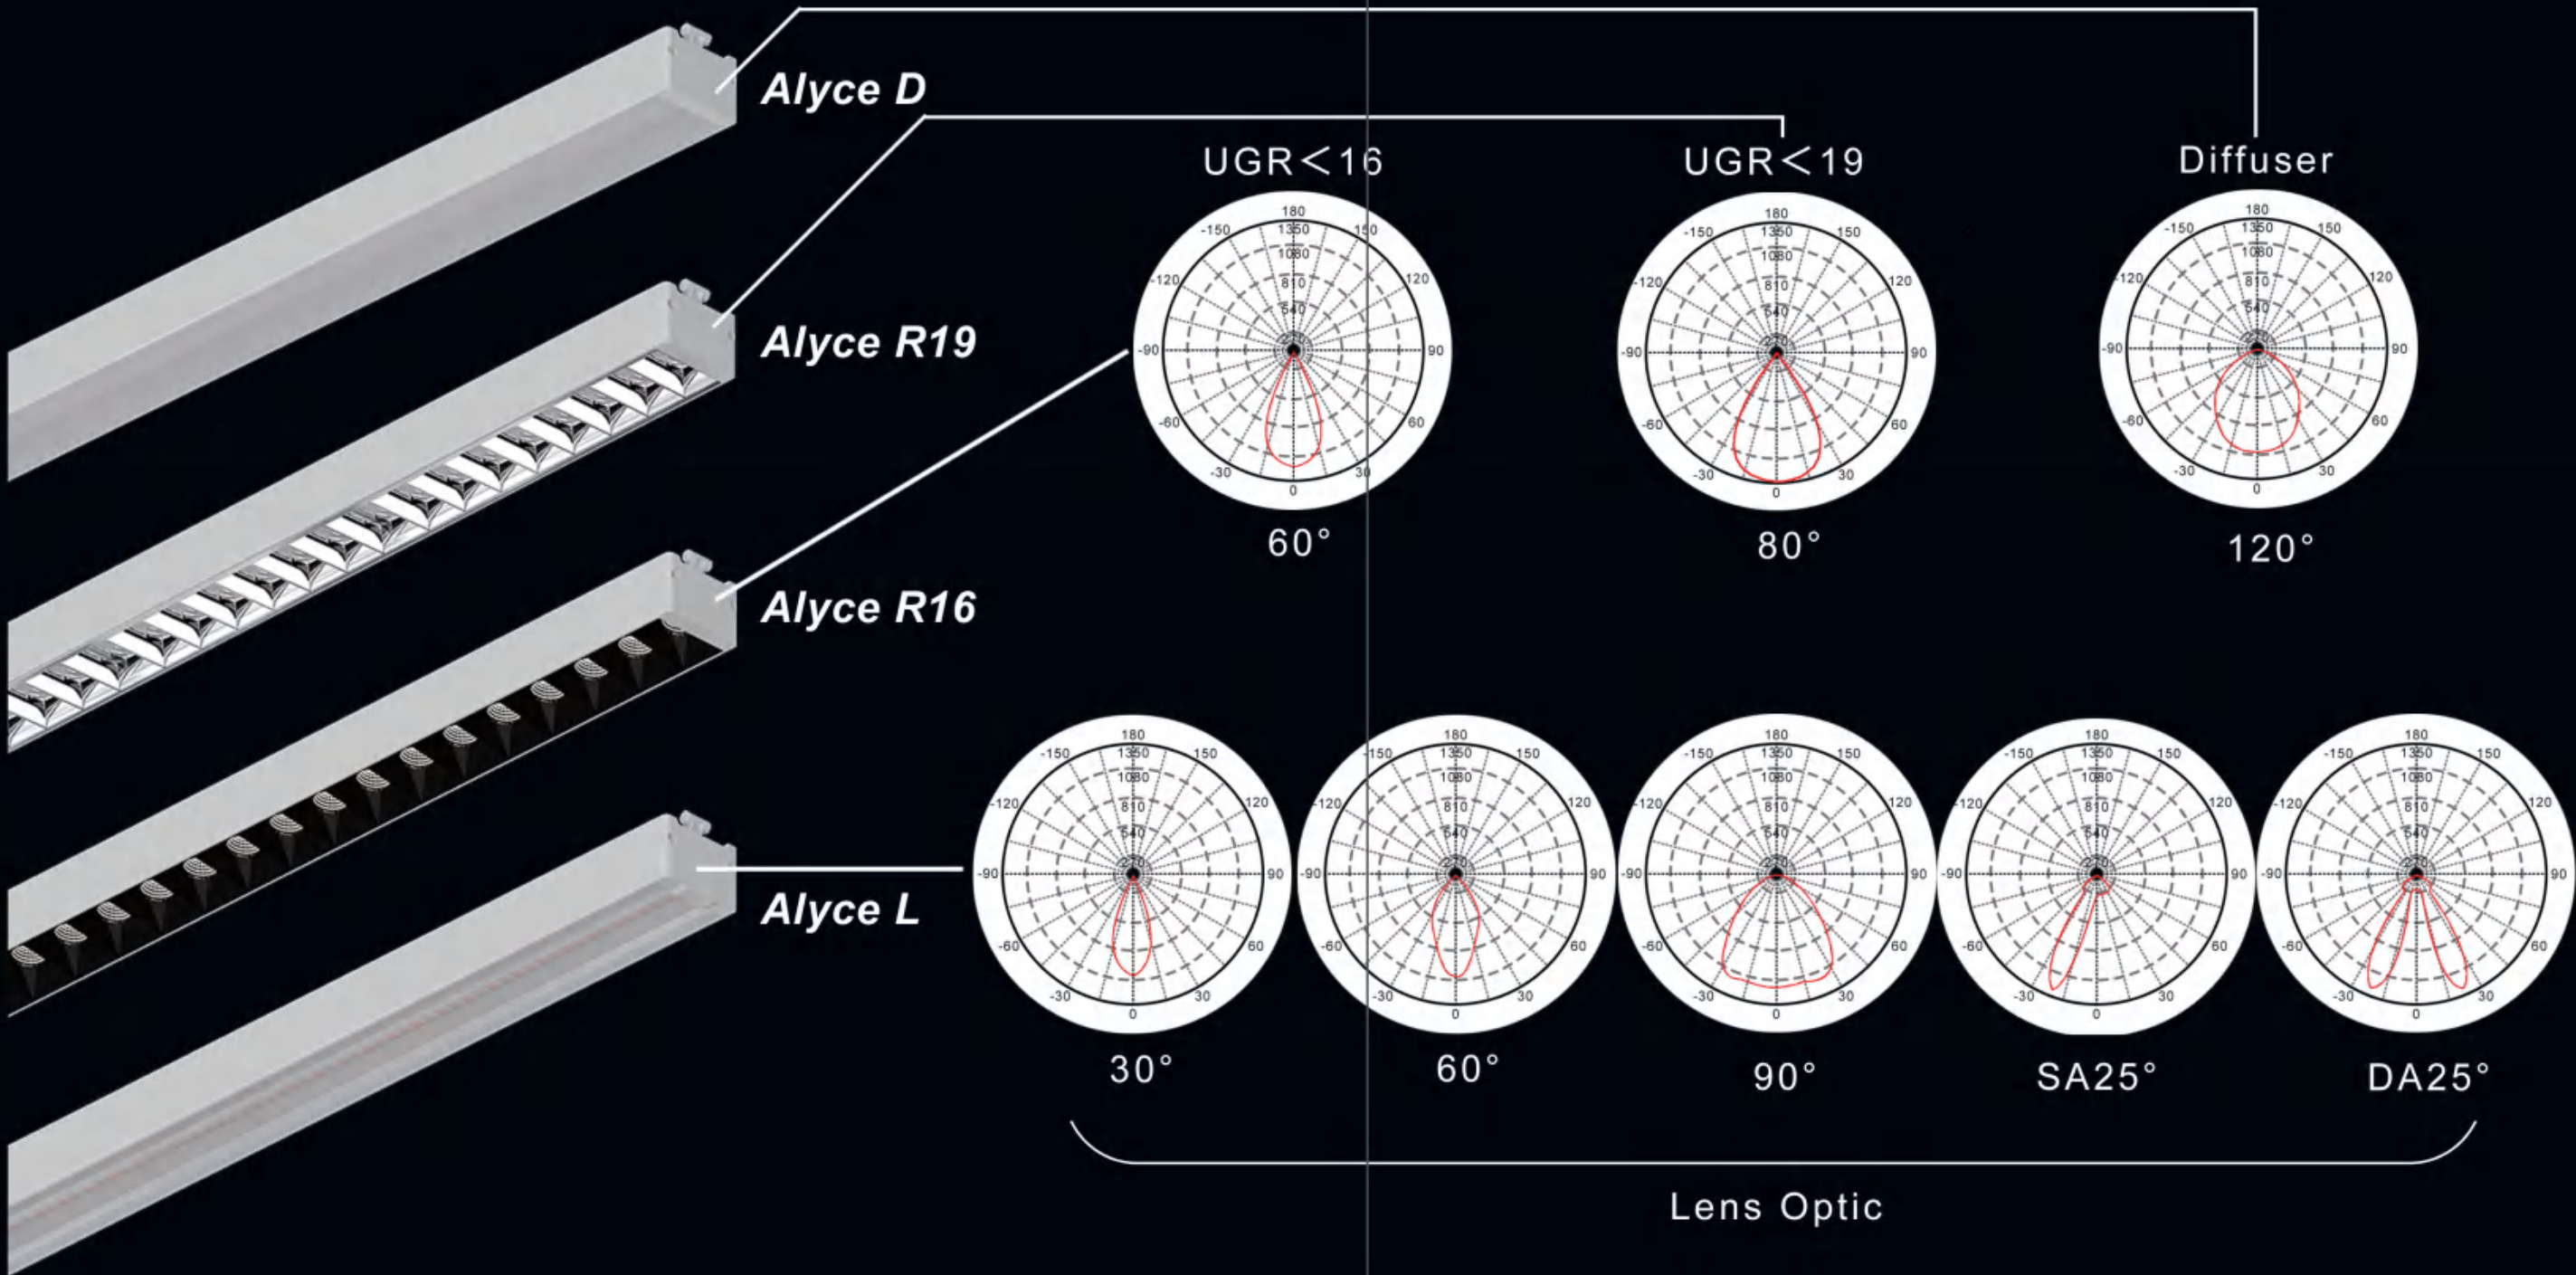

Interchangeable Light Source

HERA ALYCE create a contemporary minimalism impression in the room with its slim and unobtrusive design. Its perfect ratio of direct and indirect lighting up and down without reflected glare enhance peoples's sense of well-being. The modular design light source replaceable enables the lighting maintenance to be carried out with minimum effort and inconvenience.

HERA ALYCE can be a suspended individual luminaire or a continuous row system

HERA ALYCE

Slim Modular Pendant Light

Interchangeable Light Source

One Shape , More Optics

Lens Optic

Continuous installation

HERA ALYCE create a contemporary minimalism impression in the room with its slim and unobtrusive design. Its perfect ratio of direct and indirect lighting up and down without reflected glare enhance peoples's sense of well-being. The modular design light source replaceable enables the lighting maintenance to be carried out with minimum effort and inconvenience.