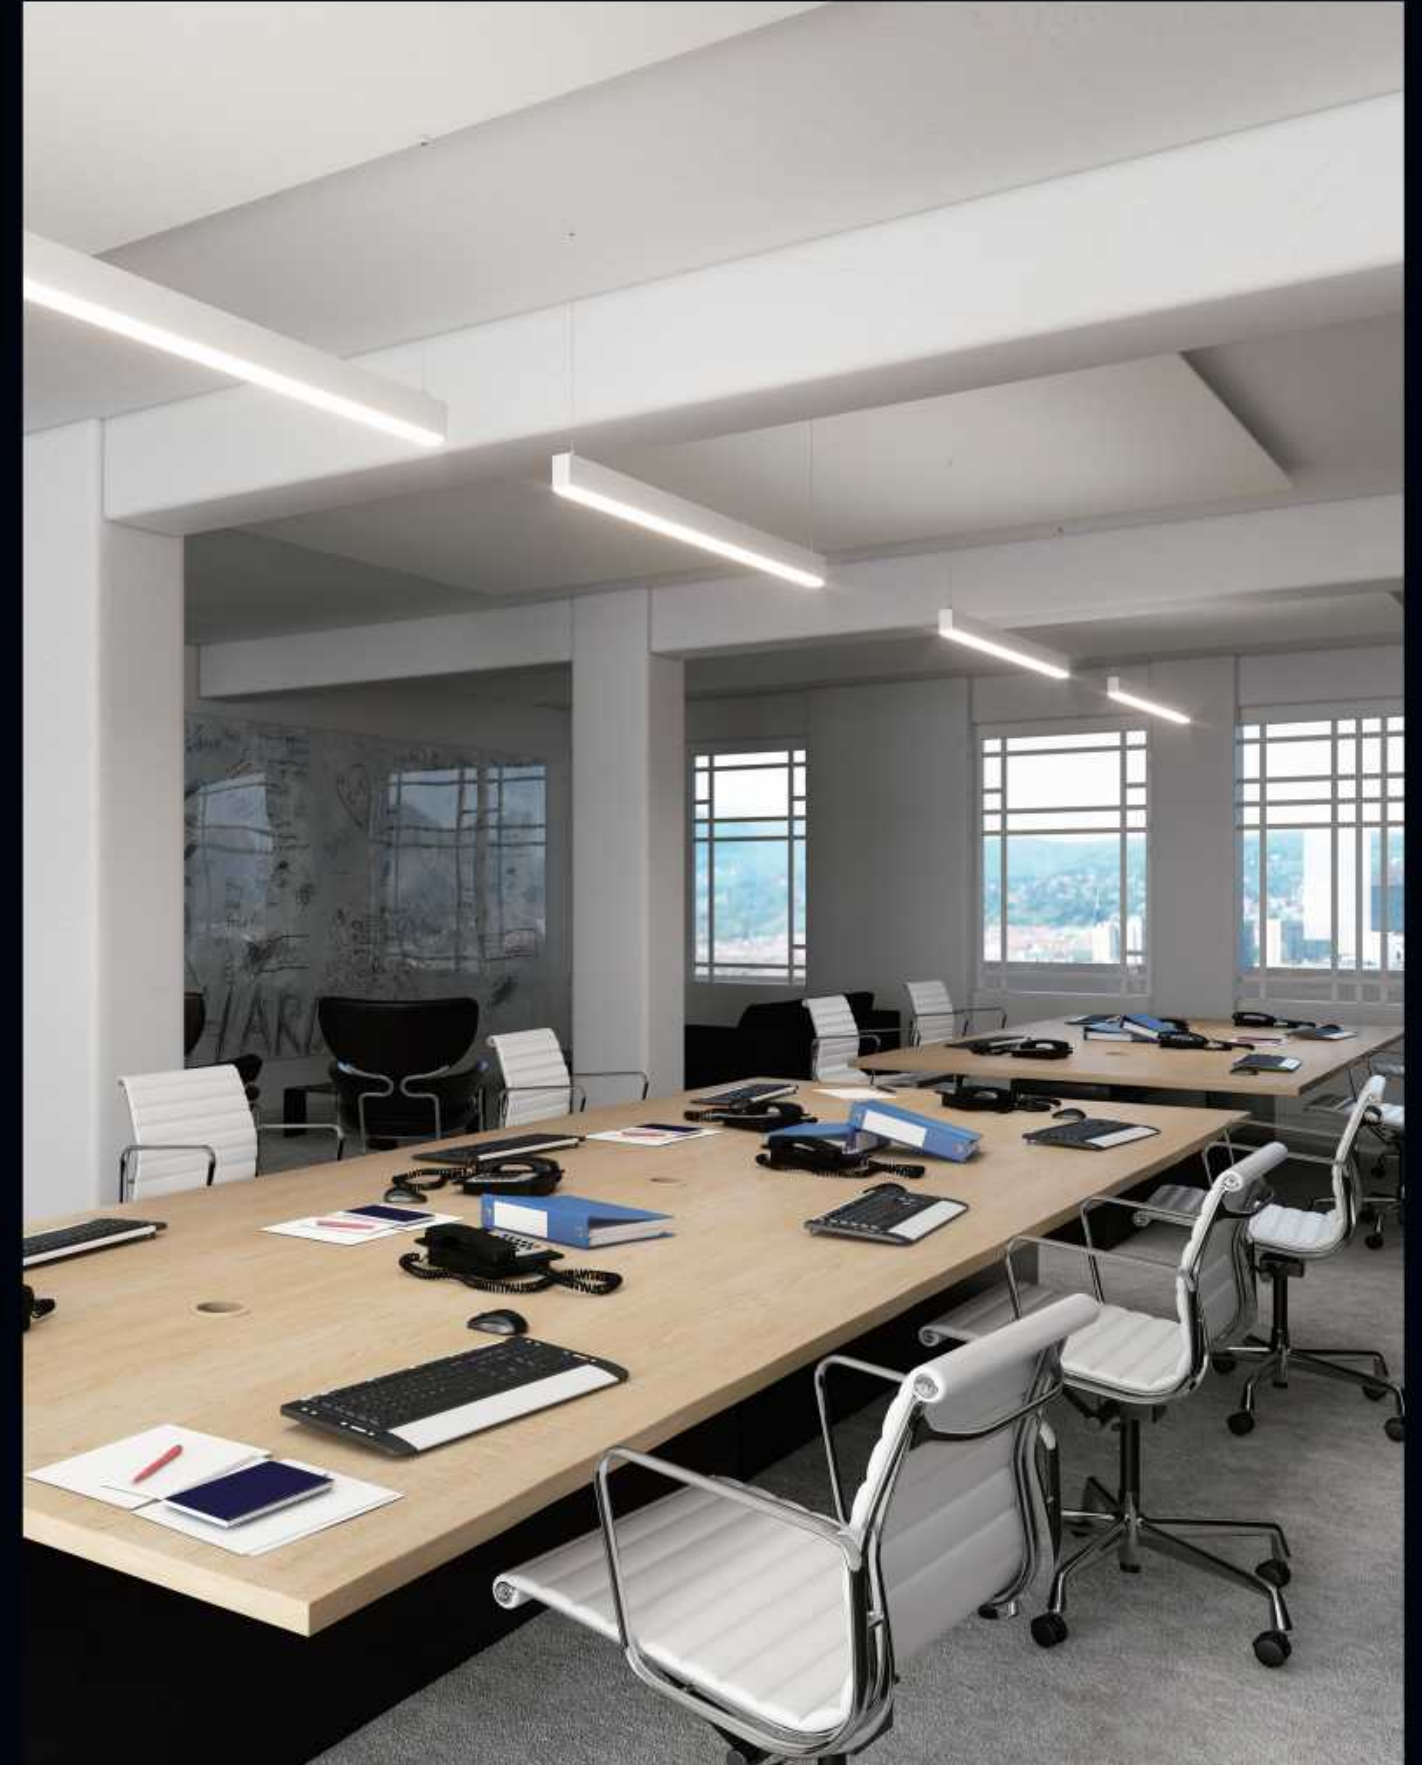

Size

HERA ALYCE Slim Modular Pendant Light

HERA ALYCE create a contemporary minimalism impression in the room with its slim and unobtrusive design. Its perfect ratio of direct and indirect lighting up and down without reflected glare enhance peoples's sense of well-being.

The modular design light source replaceable enables the lighting maintenance to be carried out with minimum effort and inconvenience.

HERA ALYCE can be a suspended individual luminaire or a continuous row system