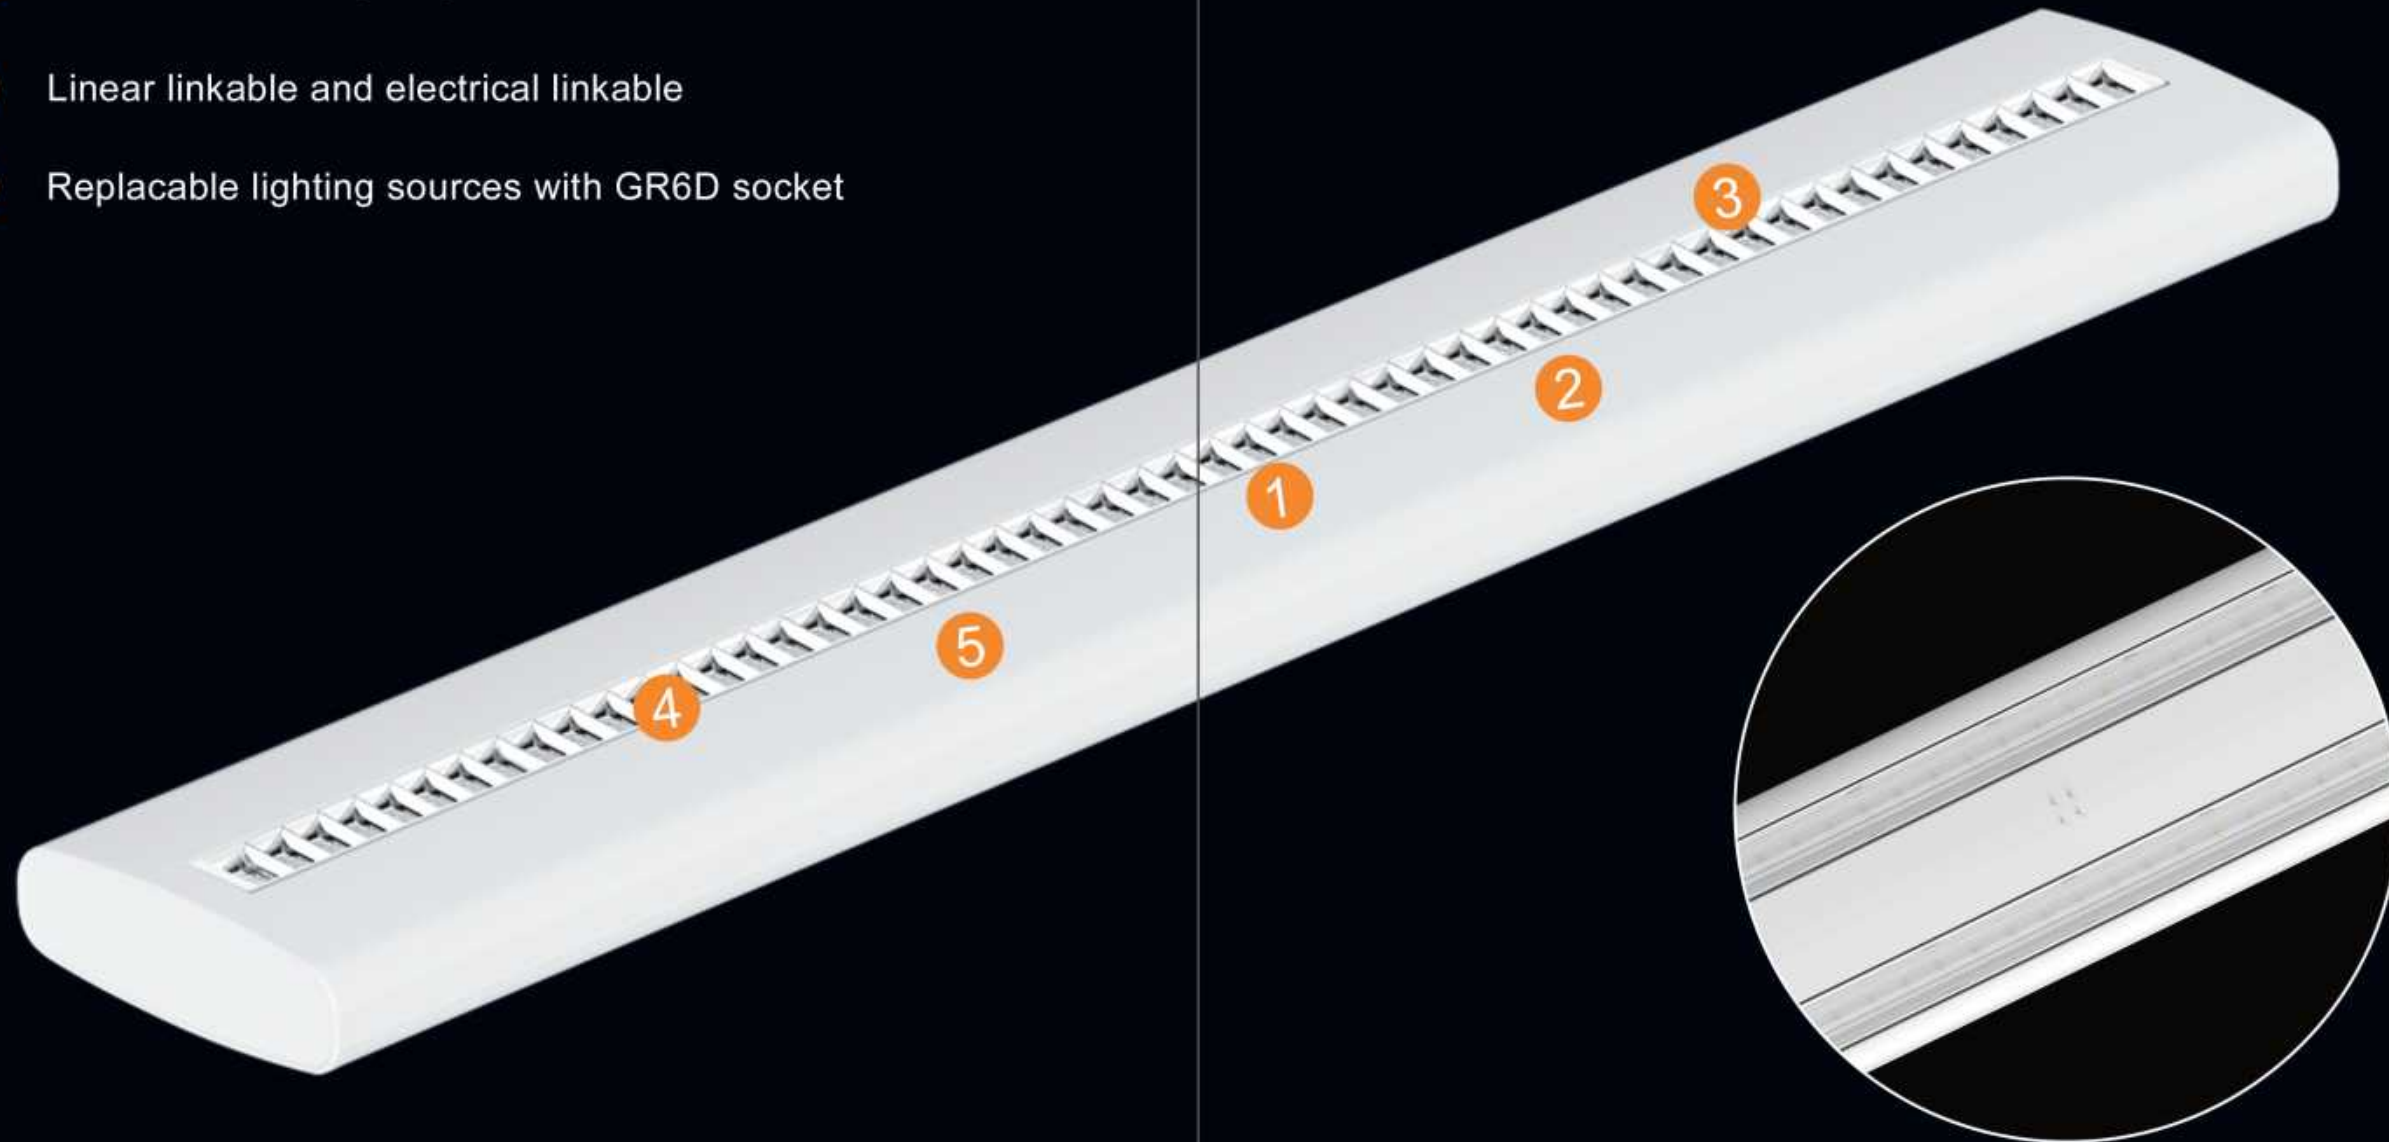

- 1 UGR < 19 with lens solution
- 2 High Lumen eff. Up to 135LM/W
- 3 Direct & indirect lighting distribution
- 4 Linear linkable and electrical linkable
- 5 Replacable lighting sources with GR6D socket

KEY ALYCE

Wide Modular Pendant Light