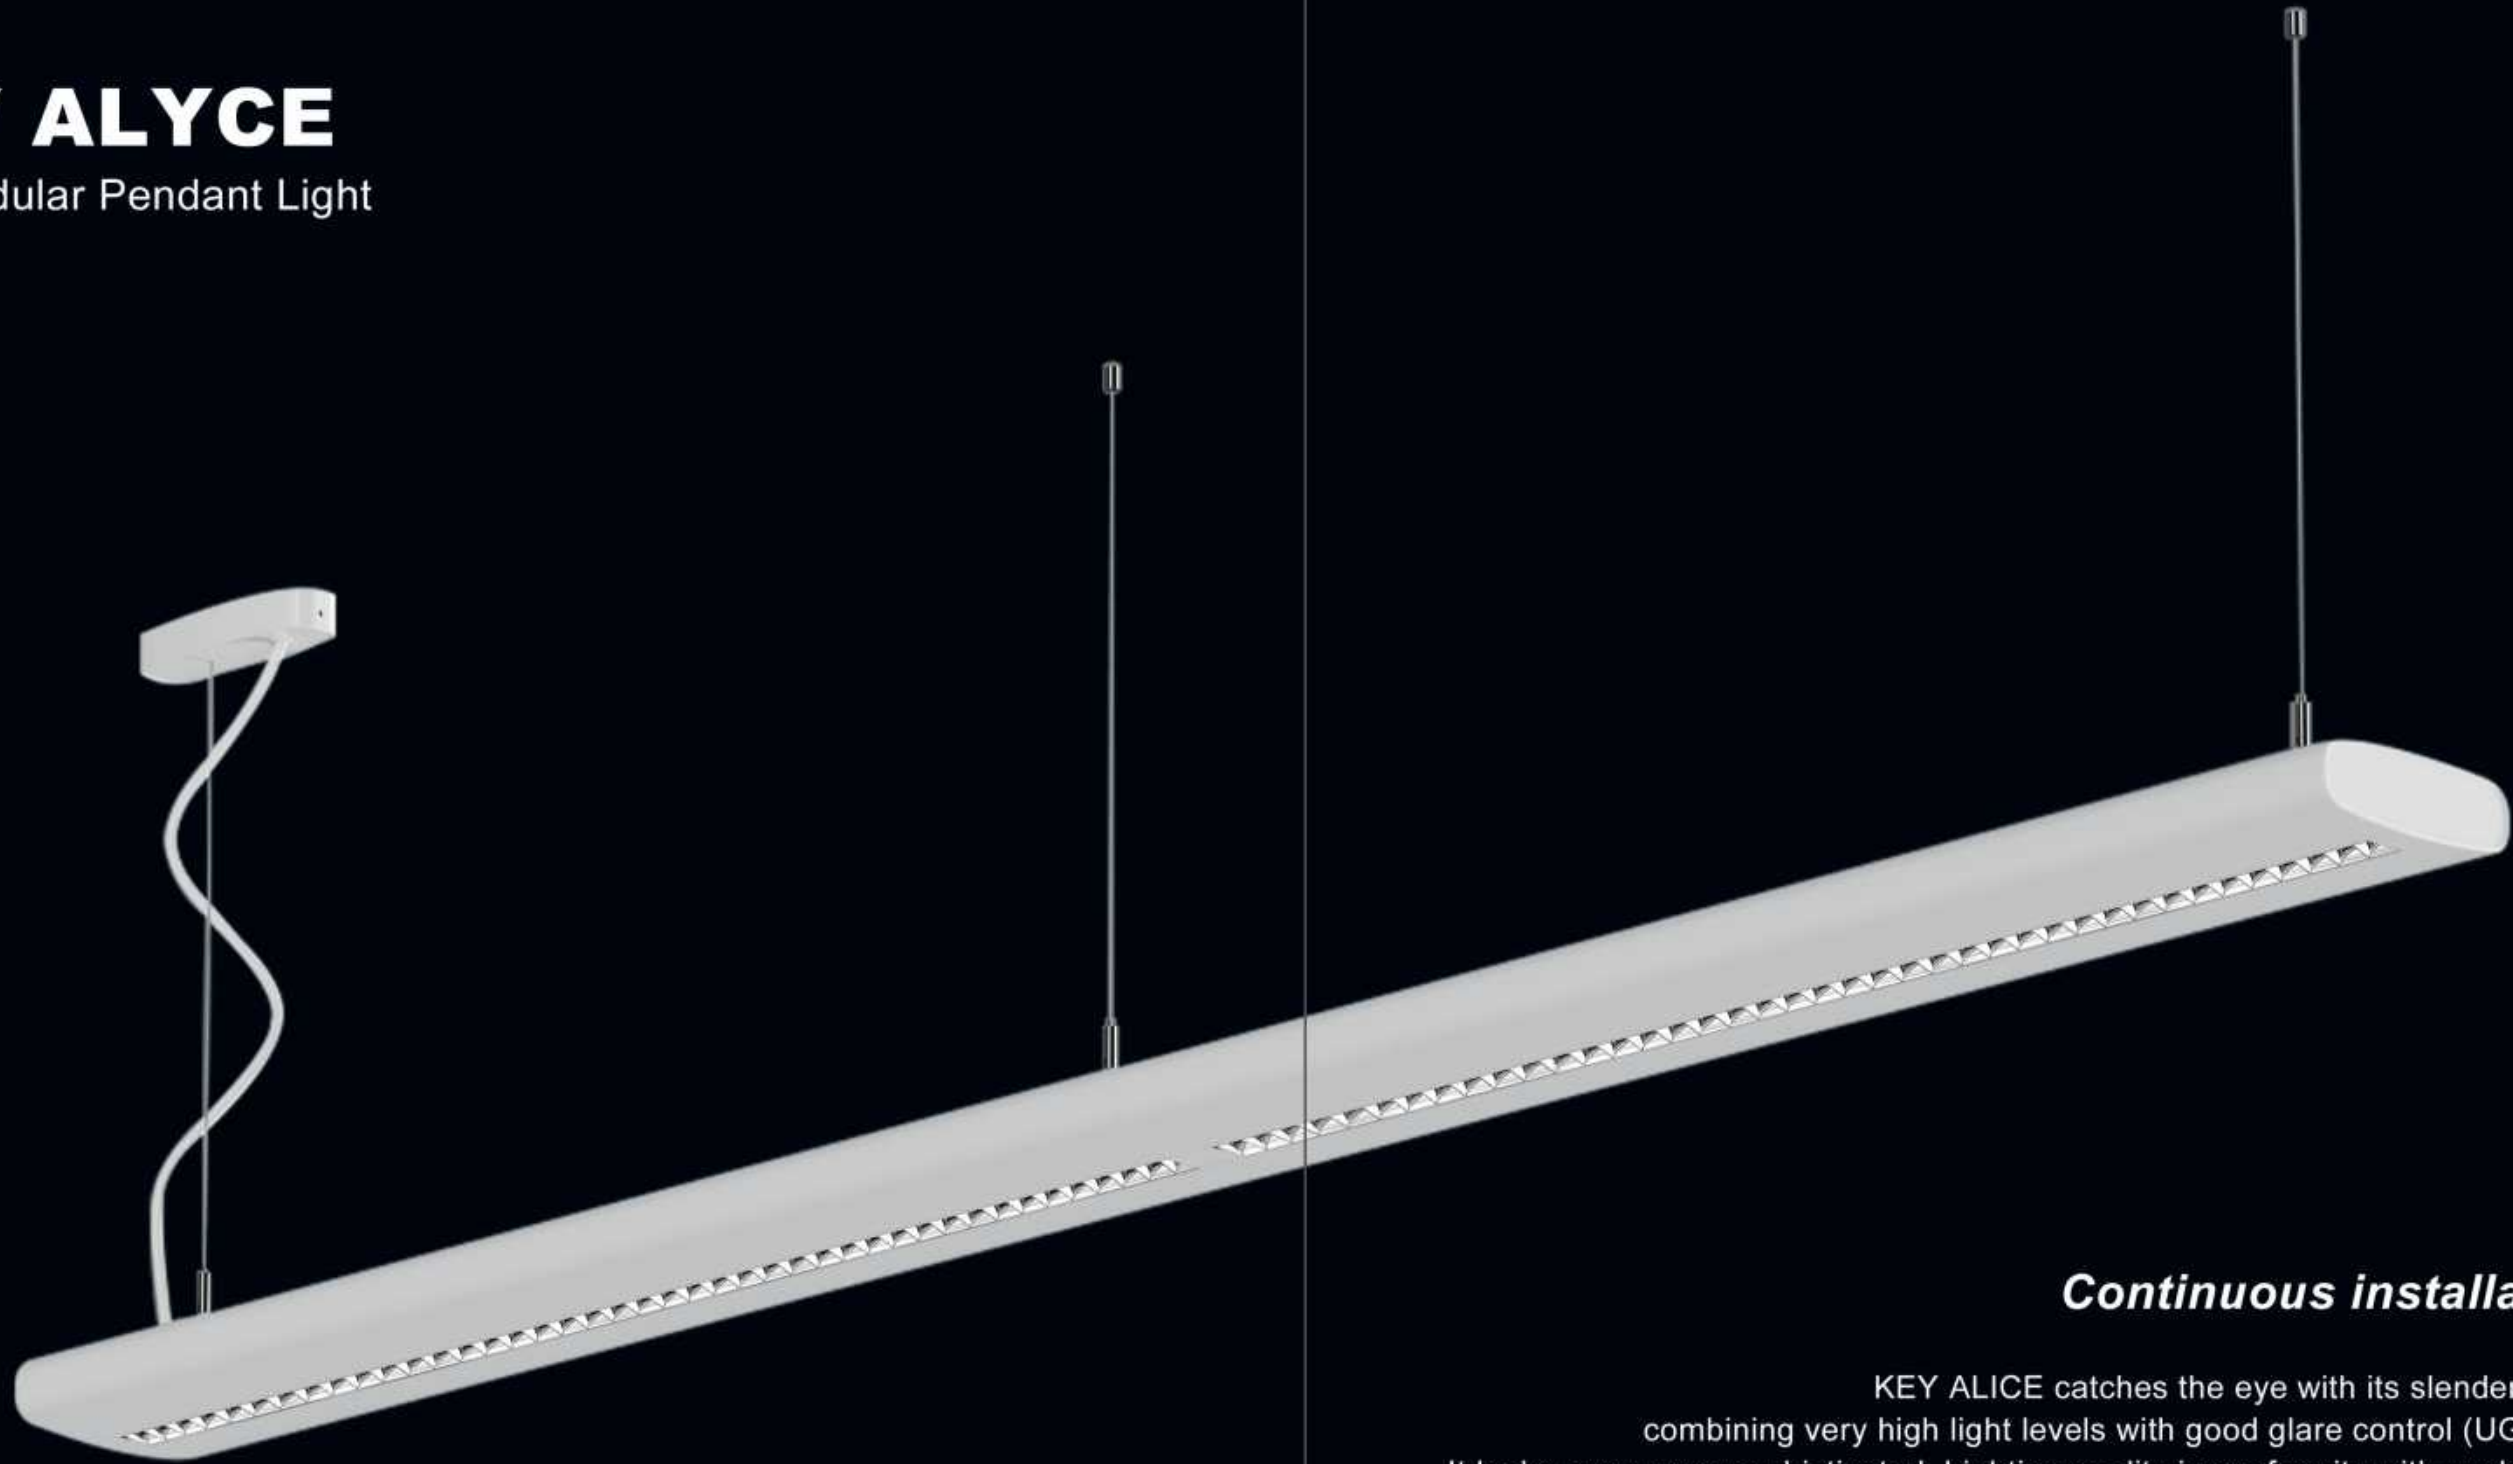

### ***Interchangeable Light Source***

KEY ALYCE catches the eye with its slender form , combining very high light levels with good glare control (UGR<19). It looks even more sophisticated. Lighting quality in conformity with workstation requirements is ensured thanks to a direct light downward with good glare control. The ceiling, and by reflection also the entire room, is uniformly brightened up by the indirect light upward. KEY ALYCE can also be Installed as a suspended individual luminaire or as a continuous row system with through wiring.

## *Continuous installation*

KEY ALICE catches the eye with its slender form , combining very high light levels with good glare control (UGR<19).

It looks even more sophisticated. Lighting quality in conformity with workstation requirements is ensured thanks to a direct light downward with good glare control. The ceiling, and by reflection also the entire room, is uniformly brightened up by the indirect light upward. KEY ALICE can also be Installed as a suspended individual luminaire or as a continuous row system with through wiring.