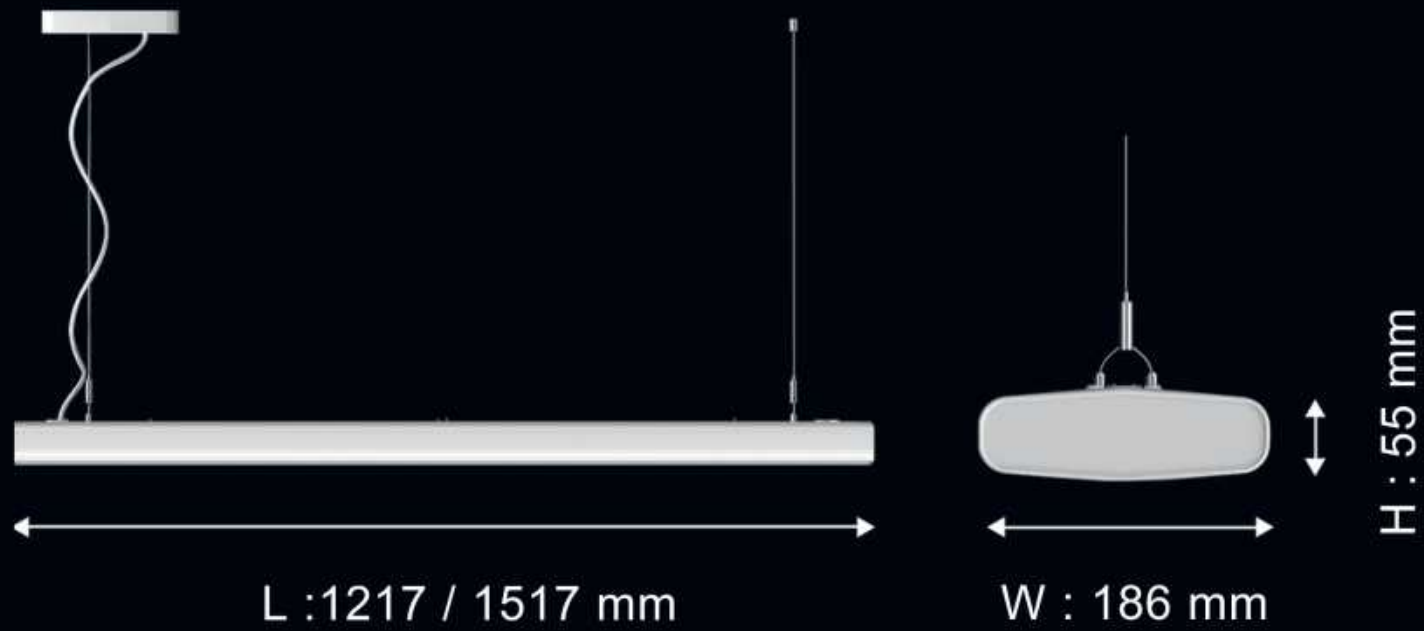

## **KEY ALYCE**

Wide Modular Pendant Light

Interchangeable light source

Continuous installation

Direct & Indirect lighting

UGR 16

**TRICCO**  
Innovate Your Light

# KEY ALYCE

Wide Modular  
Pendant Light

KEY ALYCE catches the eye with its slender form, combining very high light levels with good glare control (UGR<19). It looks even more sophisticated. Lighting quality in conformity with workstation requirements is ensured thanks to a direct light downward with good glare control. The ceiling, and by reflection also the entire room, is uniformly brightened up by the indirect light upward. KEY ALYCE can also be installed as a suspended individual luminaire or as a continuous row system with through wiring.

## Size

KEY ALYCE catches the eye with its slender form, combining very high light levels with good glare control (UGR<19). It looks even more sophisticated. Lighting quality in conformity with workstation requirements is ensured thanks to a direct light downward with good glare control. The ceiling, and by reflection also the entire room, is uniformly brightened up by the indirect light upward. KEY ALYCE can also be installed as a suspended individual luminaire or as a continuous row system with through wiring.